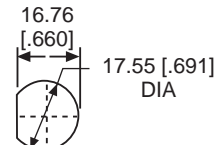

PART NO.*	MIL DESIG.	COLOR FIG.
373-0410-0131-203	LH76/3, LC14RN3	R 5
375-0410-0131-203	LH76/3, LC17RN3	R 6
376-0410-0131-203	LH76/3, LC18RN3	R 7

CONVEX, TRANSPARENT  
LENS CAP

RECOMMENDED  
PANEL CUTOUT