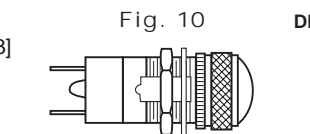

CONVEX TRANSPARENT
COMPLETE BLACKOUT LENS CAP