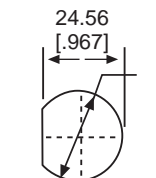

RECOMMENDED
PANEL CUTOUT