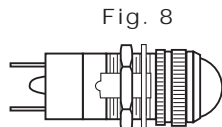

CONVEX TRANSPARENT
LENS CAP