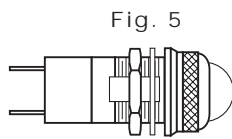

CONVEX, TRANSPARENT
LENS CAP