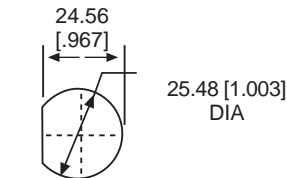

CONVEX TRANSPARENT
COMPLETE BLACKOUT LENS CAP

RECOMMENDED
PANEL CUTOUT