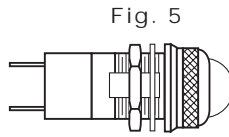

CONVEX, TRANSPARENT
LENS CAP