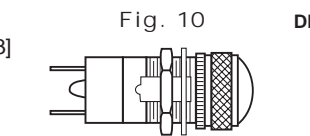

CONVEX TRANSPARENT
COMPLETE BLACKOUT LENS CAP

DIMMER TYPES