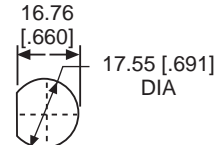

PART NO.*	MIL DESIG.	COLOR FIG.
373-0410-0131-203	LH76/3, LC14RN3	R 5
375-0410-0131-203	LH76/3, LC17RN3	R 6
376-0410-0131-203	LH76/3, LC18RN3	R 7

CONVEX, TRANSPARENT  
LENS CAP

RECOMMENDED  
PANEL CUTOUT