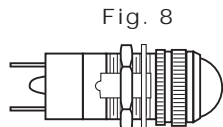

CONVEX TRANSPARENT
LENS CAP