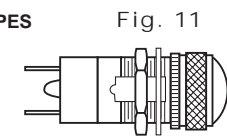

CONVEX TRANSPARENT  
LENS CAP

TORPEDO TRANSPARENT  
LENS CAP

Uses:  
S-6 DOUBLE  
CONTACT  
BAYONET BASE  
INCANDESCENT  
LAMP

CONVEX TRANSPARENT  
COMPLETE BLACKOUT LENS CAP

**DIMMER TYPES**

CONVEX TRANSPARENT  
SEMI BLACKOUT LENS CAP