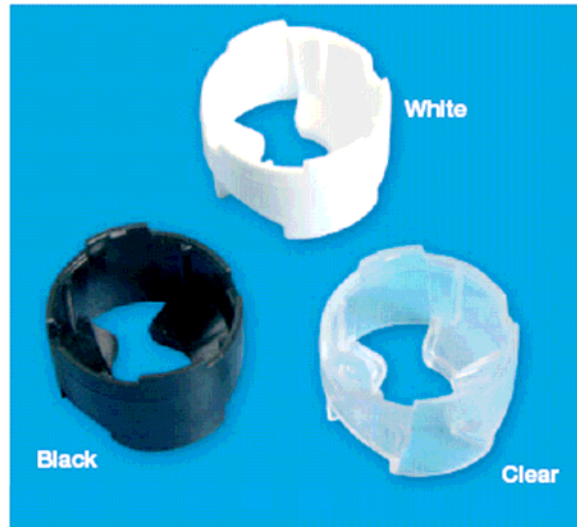

# Lens Holders

---

- OH-K2-CL Optic Holder - Luxeon K2 Emitter Clear**
- OH-K2-WH Optic Holder - Luxeon K2 Emitter White**
- OH-K2-BK Optic Holder - Luxeon K2 Emitter Black**

There are currently 4 different holders for: Luxeon 1W Emitters / Star 1W, Star 3/5W, Luxeon K2 and Osram Golden Dragon. Each of these optic holders is available in clear, white or black.