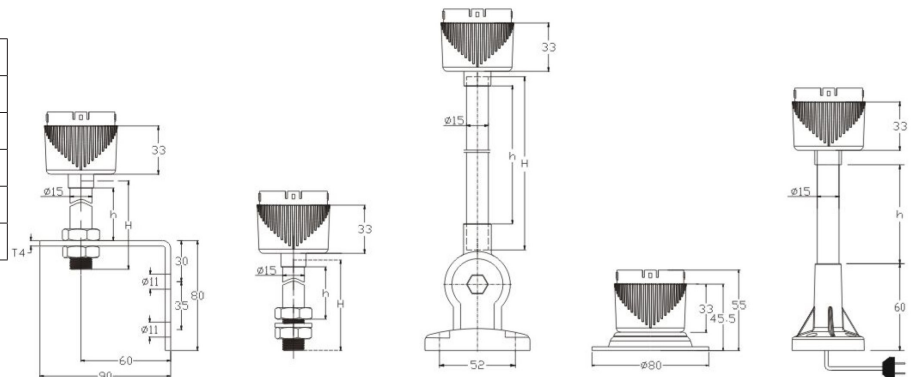

Stacker Lights - Bases

Available in black/white and 50mm/70mm

Choose from 5 mounting options in either black or white with matching cap and a 50mm or 70mm diameter. The easy to mount modular system means that you can clip and fit any of our modular lamps, alarms and buzzers to the base of your choice.

50mm range

	Part (black)	Part (white)
One bolt	DIS5331	DIS5332
Four bolt	DIS5001	DIS5002
Side mount	DIS5311	DIS5312
Pole mount	DIS5341	DIS5342
Adjustable pole mount	DIS5321	DIS5322

50mm dimensions

70mm range

	Part (black)	Part (white)
One bolt	DIS7331	DIS7332
Four bolt	DIS7001	DIS7002
Side mount	DIS7311	DIS7312
Pole mount	DIS7341	DIS7342
Adjustable pole mount	DIS7321	DIS7322

70mm dimensions

Delta Design
 Victoria Industrial Park
 Victoria Road
 Seacroft
 LS14 2LA
 Tel: +44(0)113 237 5340
 Fax: +44(0)113 237 5360