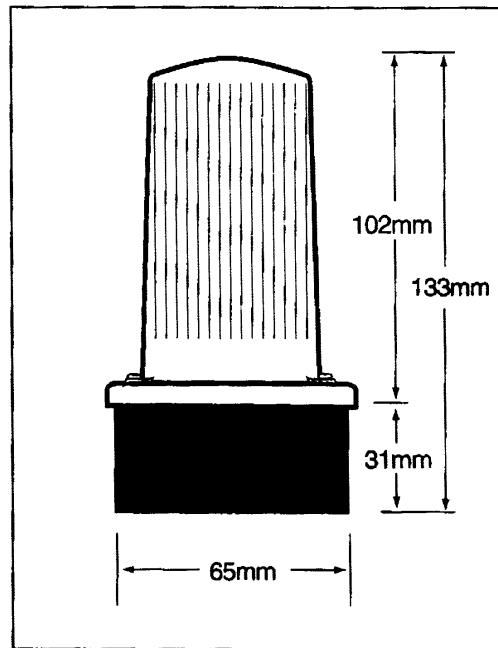

309-9544

Ac~ Ba15d x 15w 0.12 A
 Ac~ Ba15d x 15w 0.05 A

65 04 05
 50/60 Hz Kg 0.17

FLUORESCENT BEACONS

Voltage:	Light Source:	Current:
c/Dc ~	Ba15d x 21w	1.75 A
c/Dc ~	Ba15d x 21w	0.88 A
Ac ~	Ba15d x 15w	0.12 A
Ac ~	Ba15d x 15w	0.05 A

~~50019FA~~
 50019FA

65 04 05
 50/60 Hz Kg 0.17

FLUORESCENT BEACONS

Voltage:	Light Source:	Current:
c/Dc ~	H1 x 55w	4.60 A
c/Dc ~	H1 x 70w	2.90 A
c/Dc ~	Ba15d x 48w	4.00 A
c/Dc ~	Ba15d x 48w	2.00 A
C ---	Ba15d x 48w	1.00 A