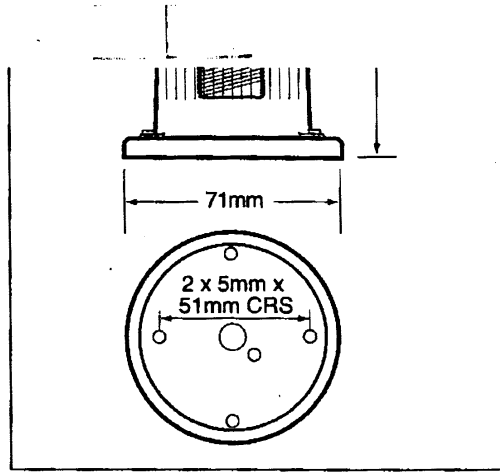

309-9544

Ac~ Ba15d x 15w 0.12 A
 Ac~ Ba15d x 15w 0.05 A

65 04 05
 50/60 Hz Kg 0.17

FLUORESCENT BEACONS

Voltage:	Light Source:	Current:
c/Dc ~	Ba15d x 21w	1.75 A
c/Dc ~	Ba15d x 21w	0.88 A
Ac ~	Ba15d x 15w	0.12 A
Ac ~	Ba15d x 15w	0.05 A

~~50019FA~~
 50019FA

65 04 05
 50/60 Hz Kg 0.17

FLUORESCENT BEACONS

Voltage:	Light Source:	Current:
c/Dc ~	H1 x 55w	4.60 A
c/Dc ~	H1 x 70w	2.90 A
c/Dc ~	Ba15d x 48w	4.00 A
c/Dc ~	Ba15d x 48w	2.00 A
C ---	Ba15d x 48w	1.00 A