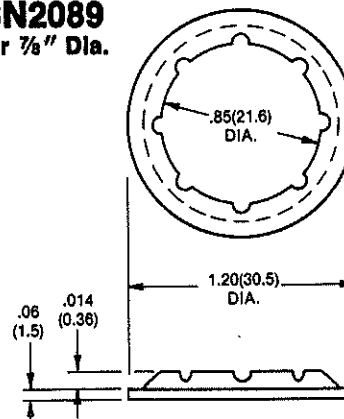

SPEEDNUTS

SN0461
For 1/2" Dia.

SN1287
For 3/16" Dia.

SN1963
For 1 1/32" x 1 1/32" Rectangular

SN1336
For 1/2" Dia.

SN1220
For 1/4" Dia.

SN2212
For 1/64" Dia.

SN2763
For 1/32" Dia.

SN3486
For 3/8" Dia.

SN3678
For 1/4" Dia.

SN3775
For 3/32" Dia.

SN2089
For 7/8" Dia.

ALL DIMENSIONS ARE IN INCHES (MM).

Industrial Devices, Inc., 260 Railroad Ave., Hackensack, NJ 07601 • (201) 489-8989 • FAX: 201-489-6911