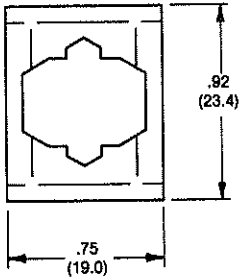

SPEEDNUTS

SN0461
For 1/2" Dia.

SN1287
For 3/16" Dia.

SN1963
For 1 1/32" x 1 1/32" Rectangular

SN1336
For 1/2" Dia.

SN1220
For 1/4" Dia.

SN2212
For 1/64" Dia.

SN2763
For 1/32" Dia.

SN3486
For 3/8" Dia.

SN3678
For 1/4" Dia.

SN3775
For 3/32" Dia.

SN2089
For 7/8" Dia.

ALL DIMENSIONS ARE IN INCHES (MM).

Industrial Devices, Inc., 260 Railroad Ave., Hackensack, NJ 07601 • (201) 489-8989 • FAX: 201-489-6911