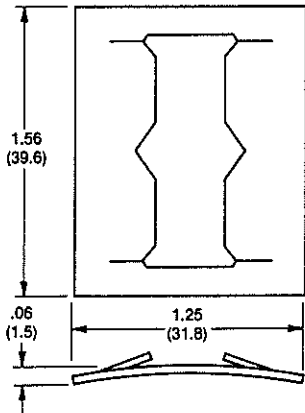

SPEEDNUTS

SN0461
For 1/2" Dia.

SN1287
For 3/16" Dia.

SN1963
For 1 1/32" x 1 1/32" Rectangular

SN1336
For 1/2" Dia.

SN1220
For 1/4" Dia.

SN2212
For 1/64" Dia.

SN2763
For 1/32" Dia.

SN3486
For 3/8" Dia.

SN3678
For 1/4" Dia.

SN3775
For 3/32" Dia.

SN2089
For 7/8" Dia.

ALL DIMENSIONS ARE IN INCHES (MM).

Industrial Devices, Inc., 260 Railroad Ave., Hackensack, NJ 07601 • (201) 489-8989 • FAX: 201-489-6911