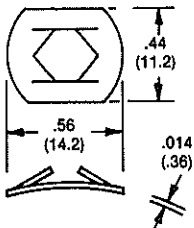

SPEEDNUTS

SN0461
For 1/2" Dia.

SN1287
For 3/16" Dia.

SN1963
For 1 1/32" x 1 1/32" Rectangular

SN1336
For 1/2" Dia.

SN1220
For 1/4" Dia.

SN2212
For 1/64" Dia.

SN2763
For 1/32" Dia.

SN3486
For 3/8" Dia.

SN3678
For 1/4" Dia.

SN3775
For 3/32" Dia.

SN2089
For 7/8" Dia.

ALL DIMENSIONS ARE IN INCHES (MM).

Industrial Devices, Inc., 260 Railroad Ave., Hackensack, NJ 07601 • (201) 489-8989 • FAX: 201-489-6911