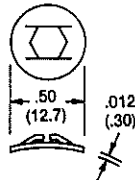

SPEEDNUTS

SN0461
For 1/2" Dia.

SN1287
For 3/16" Dia.

SN1963
For 1 1/32" x 1 1/32" Rectangular

SN1336
For 1/2" Dia.

SN1220
For 1/4" Dia.

SN2212
For 1/64" Dia.

SN2763
For 1/32" Dia.

SN3486
For 3/8" Dia.

SN3678
For 1/4" Dia.

SN3775
For 3/32" Dia.

SN2089
For 7/8" Dia.

ALL DIMENSIONS ARE IN INCHES (MM).

Industrial Devices, Inc., 260 Railroad Ave., Hackensack, NJ 07601 • (201) 489-8989 • FAX: 201-489-6911