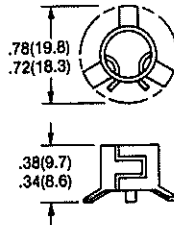

SPEEDNUTS

SN0461
For 1/2" Dia.

SN1287
For 3/16" Dia.

SN1963
For 1 1/32" x 1 1/32" Rectangular

SN1336
For 1/2" Dia.

SN1220
For 1/4" Dia.

SN2212
For 1/64" Dia.

SN2763
For 1/32" Dia.

SN3486
For 3/8" Dia.

SN3678
For 1/4" Dia.

SN3775
For 3/32" Dia.

SN2089
For 7/8" Dia.

ALL DIMENSIONS ARE IN INCHES (MM).

Industrial Devices, Inc., 260 Railroad Ave., Hackensack, NJ 07601 • (201) 489-8989 • FAX: 201-489-6911