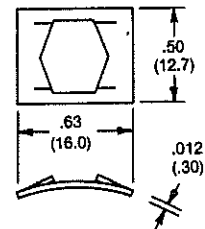

SPEEDNUTS

SN0461
For 1/2" Dia.

SN1287
For 3/16" Dia.

SN1963
For 1 1/32" x 1 1/32" Rectangular

SN1336
For 1/2" Dia.

SN1220
For 1/4" Dia.

SN2212
For 1/64" Dia.

SN2763
For 1/32" Dia.

SN3486
For 3/8" Dia.

SN3678
For 1/4" Dia.

SN3775
For 3/32" Dia.

SN2089
For 7/8" Dia.

ALL DIMENSIONS ARE IN INCHES (MM).

Industrial Devices, Inc., 260 Railroad Ave., Hackensack, NJ 07601 • (201) 489-8989 • FAX: 201-489-6911