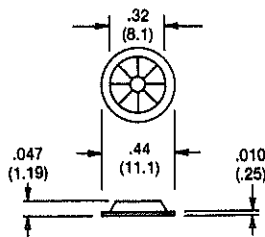

SPEEDNUTS

SN0461
For 1/2" Dia.

SN1287
For 3/16" Dia.

SN1963
For 1 1/32" x 1 1/32" Rectangular

SN1336
For 1/2" Dia.

SN1220
For 1/4" Dia.

SN2212
For 1/64" Dia.

SN2763
For 1/32" Dia.

SN3486
For 3/8" Dia.

SN3678
For 1/4" Dia.

SN3775
For 3/32" Dia.

SN2089
For 7/8" Dia.

ALL DIMENSIONS ARE IN INCHES (MM).

Industrial Devices, Inc., 260 Railroad Ave., Hackensack, NJ 07601 • (201) 489-8989 • FAX: 201-489-6911