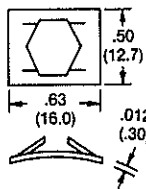

SPEEDNUTS

SN0461
For 1/2" Dia.

SN1287
For 3/16" Dia.

SN1963
For 1 1/32" x 1 1/32" Rectangular

SN1336
For 1/2" Dia.

SN1220
For 1/4" Dia.

SN2212
For 1/64" Dia.

SN2763
For 1/32" Dia.

SN3486
For 3/8" Dia.

SN3678
For 1/4" Dia.

SN3775
For 3/32" Dia.

SN2089
For 7/8" Dia.

ALL DIMENSIONS ARE IN INCHES (MM).

Industrial Devices, Inc., 260 Railroad Ave., Hackensack, NJ 07601 • (201) 489-8989 • FAX: 201-489-6911