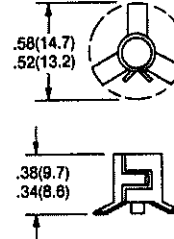

SPEEDNUTS

SN0461
For 1/2" Dia.

SN1287
For 3/16" Dia.

SN1963
For 1 1/32" x 1 1/32" Rectangular

SN1336
For 1/2" Dia.

SN1220
For 1/4" Dia.

SN2212
For 1/64" Dia.

SN2763
For 1/32" Dia.

SN3486
For 3/8" Dia.

SN3678
For 1/4" Dia.

SN3775
For 3/32" Dia.

SN2089
For 7/8" Dia.

ALL DIMENSIONS ARE IN INCHES (MM).

Industrial Devices, Inc., 260 Railroad Ave., Hackensack, NJ 07601 • (201) 489-8989 • FAX: 201-489-6911