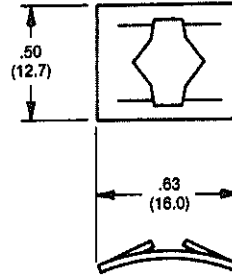

SPEEDNUTS

SN0461
For 1/2" Dia.

SN1287
For 3/16" Dia.

SN1963
For 1 1/32" x 1 1/32" Rectangular

SN1336
For 1/2" Dia.

SN1220
For 1/4" Dia.

SN2212
For 1/64" Dia.

SN2763
For 1/32" Dia.

SN3486
For 3/8" Dia.

SN3678
For 1/4" Dia.

SN3775
For 3/32" Dia.

SN2089
For 7/8" Dia.

ALL DIMENSIONS ARE IN INCHES (MM).

Industrial Devices, Inc., 260 Railroad Ave., Hackensack, NJ 07601 • (201) 489-8989 • FAX: 201-489-6911