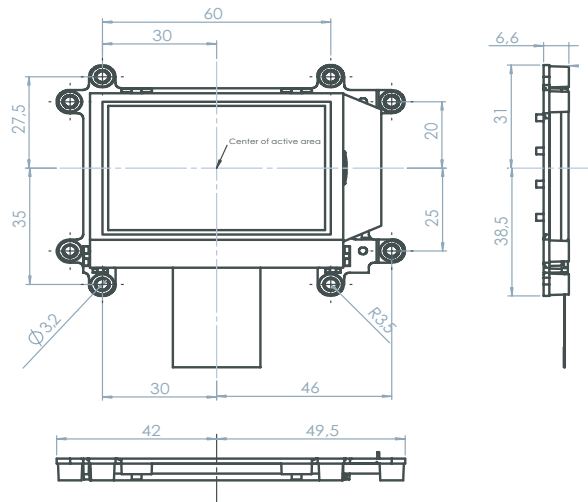

Mounting Bezel for BTHQ 128064AVC

- Fast and easy use → no extra costs thereby incurred
- Variable mounting possibilities due to breaking points at the mounting holes
- With spacer also usable for the touch panel version
- Material: PC (UL 94v0) white

Reflective Version (P/N BT21011):

LED white/blue (P/N BT21012):

LED green (P/N BT 21012):

- Advantages of a Chip On Glass
- Easy mount in like standard LCD