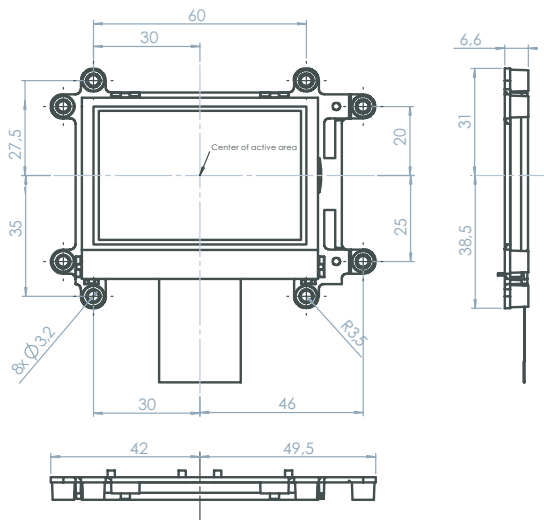

Mounting Bezel for BTHQ 128064AVC

- Fast and easy use → no extra costs thereby incurred
- Variable mounting possibilities due to breaking points at the mounting holes
- With spacer also usable for the touch panel version
- Material: PC (UL 94v0) white

Reflective Version (P/N BT21011):

LED white/blue (P/N BT21012):

LED green (P/N BT 21012):

- Advantages of a Chip On Glass
- Easy mount in like standard LCD