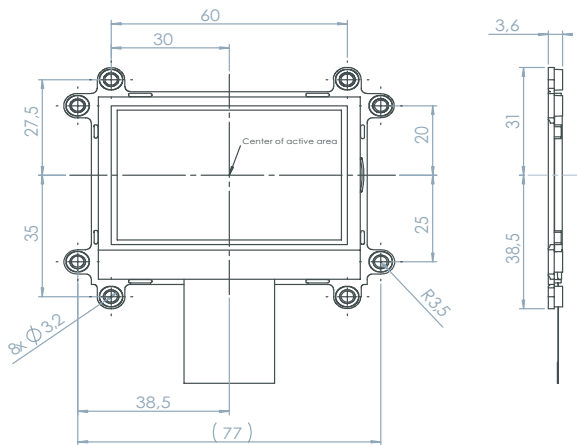

Mounting Bezel for BTHQ 128064AVC

- Fast and easy use → no extra costs thereby incurred
- Variable mounting possibilities due to breaking points at the mounting holes
- With spacer also usable for the touch panel version
- Material: PC (UL 94v0) white

Reflective Version (P/N BT21011):

LED white/blue (P/N BT21012):

LED green (P/N BT 21012):

- Advantages of a Chip On Glass
- Easy mount in like standard LCD