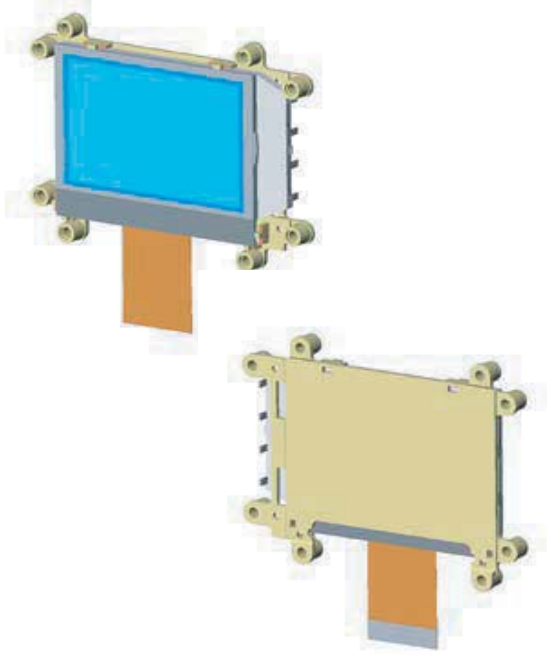

Mounting Bezel for BTHQ 128064AVC

- Fast and easy use → no extra costs thereby incurred
- Variable mounting possibilities due to breaking points at the mounting holes
- With spacer also usable for the touch panel version
- Material: PC (UL 94v0) white

Reflective Version (P/N BT21011):

LED white/blue (P/N BT21012):

LED green (P/N BT 21012):

- Advantages of a Chip On Glass
- Easy mount in like standard LCD