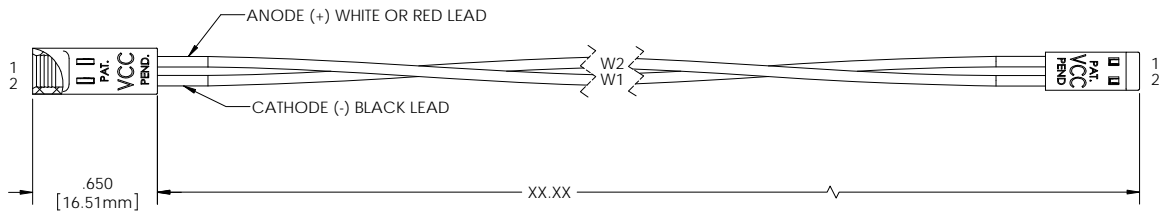

CABLE ORDERING CODE EXAMPLE:

CNX B E 4 1 12

TERMINATION *	
X=	STRIPPED END
E=	SINGLE ROW LOCKING HEADER
G=	SINGLE ROW PLAIN HEADER

WIRE SIZE *	
4	24 AWG

WIRE COLOR *	
1	WHITE - BLACK
2	RED - BLACK

WIRE LENGTH *	
04	4 INCHES (101.6mm)
06	6 INCHES (152.4mm)
08	8 INCHES (203.2mm)
12	12 INCHES (304.8mm)
18	18 INCHES (457.2mm)
24	24 INCHES (609.6mm)

* CALL FACTORY FOR ADDITIONAL OPTIONS