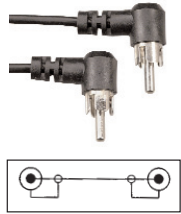

GOOD AUDIO/VIDEO CABLE

Fig. 1

Fig. 2

Fig. 3

Fig. 4

Fig. 5

Economy Audio/Video Cable

Retail Part No.	Bulk Part No.	Figure Number	Description	Cable Length
30-1706		1	Un-Shielded Single RCA Plug to RCA Plug; 2 Conductor 24 AWG	6m (~20')
30-1708		1	Un-Shielded Single RCA Plug to RCA Plug; 2 Conductor 24 AWG	12m (~40')
30-1705		1	Un-Shielded 18 AWG Single RCA Plug to RCA Plug; 2 Conductor	6m (~20')
30-1707		1	Un-Shielded 18 AWG Single RCA Plug to RCA Plug; 2 Conductor	12m (~40')
30-1856		2	Shielded Single Right Angle RCA Plug to Single Right Angle RCA Plug	2m (~6')
30-400		3	Shielded Single RCA Plug to RCA Plug; 2 Conductor	.5m (~1.5')
30-402	30-402-BU	3	Shielded Single RCA Plug to RCA Plug; 2 Conductor	1m (~3')
30-404	30-404-BU	3	Shielded Single RCA Plug to RCA Plug; 2 Conductor	2m (~6')
30-404-3		3	Shielded Single RCA Plug to RCA Plug-Gold; 2 Conductor	2m (~6')
30-406		3	Shielded Single RCA Plug to RCA Plug; 2 Conductor	3.75m (~12')
32-3148		3	RG-59 Phono (RCA-type) Plug to Phono (RCA-type) Plug	1m (~3')
32-3149		3	RG-59 Phono (RCA-type) Plug to Phono (RCA-type) Plug	2m (~6')
32-3150		3	RG-59 Phono (RCA-type) Plug to Phono (RCA-type) Plug	3m (~12')
30-426		4	Shielded Single RCA Plug to Single RCA Jack	1m (~3')
30-428		4	Shielded Single RCA Plug to Single RCA Jack	2m (~6')
30-430		4	Shielded Single RCA Plug to Single RCA Jack	3.75m (~12')
30-407	30-407-BU	5	Shielded Dual RCA Plugs to Dual RCA Plugs	1m (~3')
30-407-60		5	Shielded Dual RCA Plugs to Dual RCA Plugs-60 Pieces	1m (~3')
30-407-3		5	Shielded Dual RCA Plugs to Dual RCA Plugs-Gold	1m (~3')
30-408		5	Shielded Dual RCA Plugs to Dual RCA Plugs	2m (~6')
30-408-3		5	Shielded Dual RCA Plugs to Dual RCA Plugs-Gold	2m (~6')
30-408-50	30-408-BU	5	Shielded Dual RCA Plugs to Dual RCA Plugs-50 Pieces	2m (~6')
30-409	30-409-BU	5	Shielded Dual RCA Plugs to Dual RCA Plugs	3.75m (~12')
30-419		5	Shielded Dual RCA Plugs to Dual RCA Plugs-Stereo	5m (~16')
30-513		5	Shielded Dual RCA Plugs to Dual RCA Plugs	7.6m (~25')