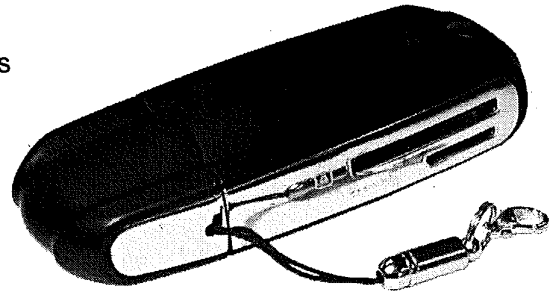

The NL-CREXTUSB is a highly portable pocket sized USB 2.0 Card Reader which enables you to read from and write to a whole host of popular media cards, ranging from MS, SD, MMC, M2 and many of their variants.

This card reader also comes with a clip, a key ring attachment and a cleverly attached lid to prevent loss.

Specifications:

Interface: USB2.0 / 1.1
Transfer Speed: Up to 80Mbps
Size: 78.5 x 31.2 x 14.6 mm
Weight: 20g

Features:

Plug & play
38 in1 card reader
Auto detect card memory
Up to 480 Mbps/sec
Support USB port power
OS 2000 / XP / Vista
Mac9 by vendor driver

NL-CREXTUSB

Supported Cards:

- MS / MS PRO/ MS DUO/ MS PRO DUO/
- MS MG PRO/ MS MG / MS MG DUO /
- MS MG PRO DUO/ EXTREME MS PRO /
- EXTREME III MS PRO/ ULTRA II MS PRO/
- HS MS MG PRO/ HS MS MG PRO DUO/
- HS MS PRO/ HS MS PRO DUO/ MS ROM / MS SELECT
- SD/ MINI SD / HS MINI SD/ EXTREME SD/ EXTREME III SD/ ULTRA II SD/
- SD-ULTRA-X/ ULTRA SPEED SD/ SD PRO/SD ELITE PRO/ HS SD/Micro SD / SDHC
- MMC/ MMC 4.0/ HS MMC/ HS RS MMC/
- RS MMC/ RS MMC 4.0/ MMC Mobile/
- MMC micro
- M2