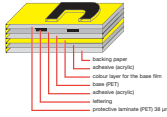

Laminated Tapes

Non-Laminated Tapes

For indoor and professional use

Special Tapes

Tape options

Laminated, Matt, Non-Laminated & Paper

Character Colour	Tape Colour	Width						
		6mm	9mm	12mm	8m	18mm	24mm	36mm
Laminated								
Black	Clear	TZ 111	TZ 121	TZ 131	TZ 141	TZ 151	TZ 161	
Red	Clear		TZ 122	TZ 132		TZ 152		
Blue	Clear		TZ 123	TZ 133		TZ 153		
White	Clear			TZ 135	TZ 145	TZ 155	TZ 165	
Black	White	TZ 211	TZ 221	TZ 231	TZ 241	TZ 251	TZ 261	
Red	White		TZ 222	TZ 232	TZ 242	TZ 252	TZ 262	
Blue	White			TZ 233	TZ 243	TZ 253	TZ 263	
Gold	Black		TZ 324	TZ 334	TZ 344	TZ 354	TZ 364	
White	Black	TZ 315	TZ 325	TZ 335	TZ 345	TZ 355	TZ 365	
Black	Red		TZ 421	TZ 431	TZ 441	TZ 451	TZ 461	
White	Red			TZ 435		TZ 455		
Black	Blue		TZ 521	TZ 531	TZ 541	TZ 551	TZ 561	
White	Blue			TZ 535		TZ 555		
Black	Yellow	TZ 611	TZ 621	TZ 631	TZ 641	TZ 651	TZ 661	
White	Orange		TZ 635			TZ 655		
Black	Green		TZ 731	TZ 741		TZ 751		
White	Green			TZ 735		TZ 755		
Black	Grey			TZ A51		TZ A51		
White	Grey	TZ A25						
Black	Fluo. Orange			TZ B31		TZ B51		
Black	Fluo. Yellow			TZ C31		TZ C51		
Black	Fluo. Green			TZ D31		TZ D51		
Matt								
Black	Clear		TZ M21	TZ M31		TZ M51		
Non-Laminated								
Black	White	TZ N211	TZ N221	TZ N231	TZ N241	TZ N251		
Red	White			TZ N232	TZ N242			
Blue	White			TZ N233	TZ N243			
Black	Blue			TZ N531	TZ N541			
Black	Yellow			TZ N631	TZ N641			
Black	Green			TZ NF31	TZ NF41			
Black	Purple			TZ NF31	TZ NF41			
Paper								
Black	White						AK K251	

Tapes supplied may differ per country.