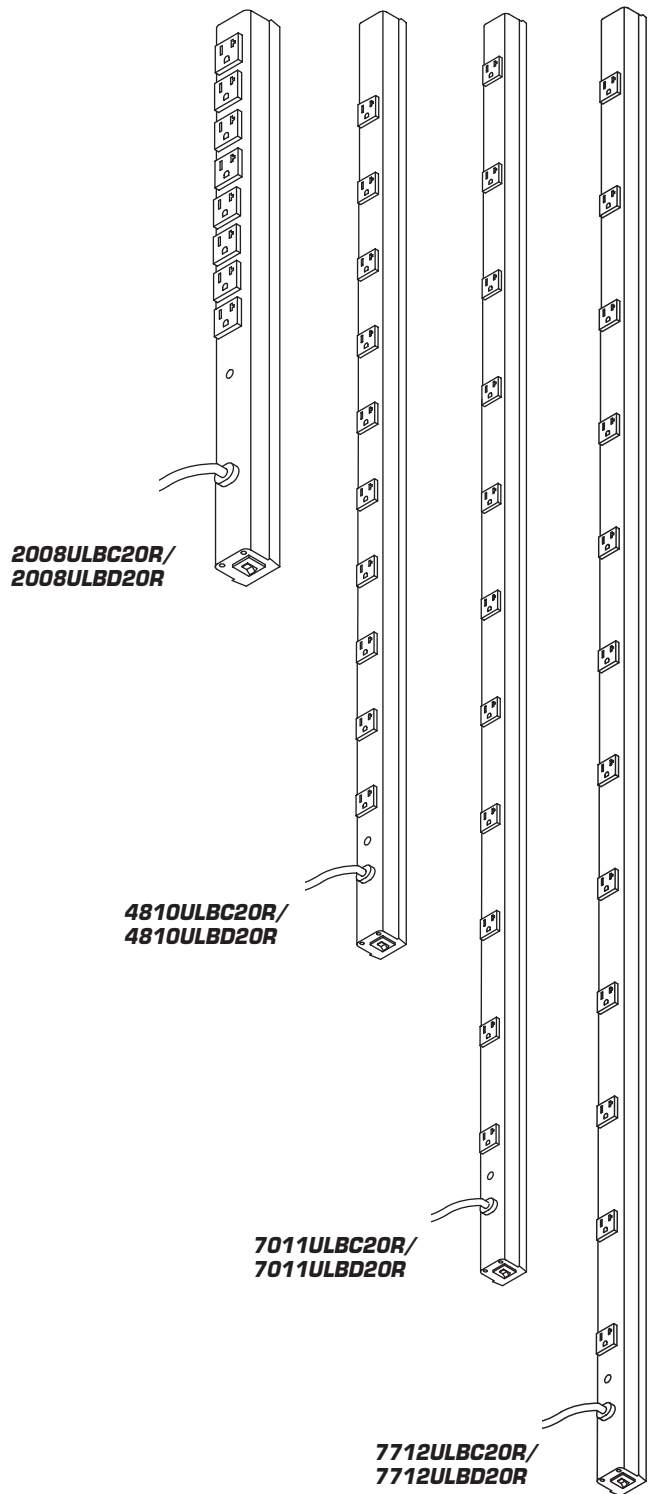

20A CabinetMATE Plug-In Outlet Centers

Catalog No./Item	Description/Specifications
2008ULBC20R 2008ULBD20R 2008ULBC20R-TL * 2008ULBD20R-TL *	CabinetMATE Plug-In Outlet Center – Eight 20A outlets with t-slots. 6' [1.8m] or 15' [4.6m] cord. Length 20" [508mm]. Receptacle center-to-center 1 1/4" [32mm]. Units available with straight blade or NEMA L5-20P locking plug.
4810ULBC20R 4810ULBD20R 4810ULBC20R-TL * 4810ULBD20R-TL *	CabinetMATE Plug-In Outlet Center – Ten 20A outlets with t-slots. 6' [1.8m] or 15' [4.6m] cord. Length 48" [1.2m]. Receptacle center-to-center 4" [102mm]. Units available with straight blade or NEMA L5-20P locking plug.
7011ULBC20R 7011ULBD20R 7011ULBC20R-TL * 7011ULBD20R-TL *	CabinetMATE Plug-In Outlet Center – Eleven 20A outlets with t-slots. 6' [1.8m] or 15' [4.6m] cord. Length 70" [1.6m]. Receptacle center-to-center 6" [152mm]. Units available with straight blade or NEMA L5-20P locking plug.
7712ULBC20R 7712ULBD20R 7712ULBC20R-TL * 7712ULBD20R-TL *	CabinetMATE Plug-In Outlet Center – Twelve 20A outlets with t-slots. 6' [1.8m] or 15' [4.6m] cord. Length 77" [2m]. Receptacle center-to-center 6" [152mm]. Units available with straight blade or NEMA L5-20P locking plug.

* Use "TL" suffix with Catalog Number for locking plug.