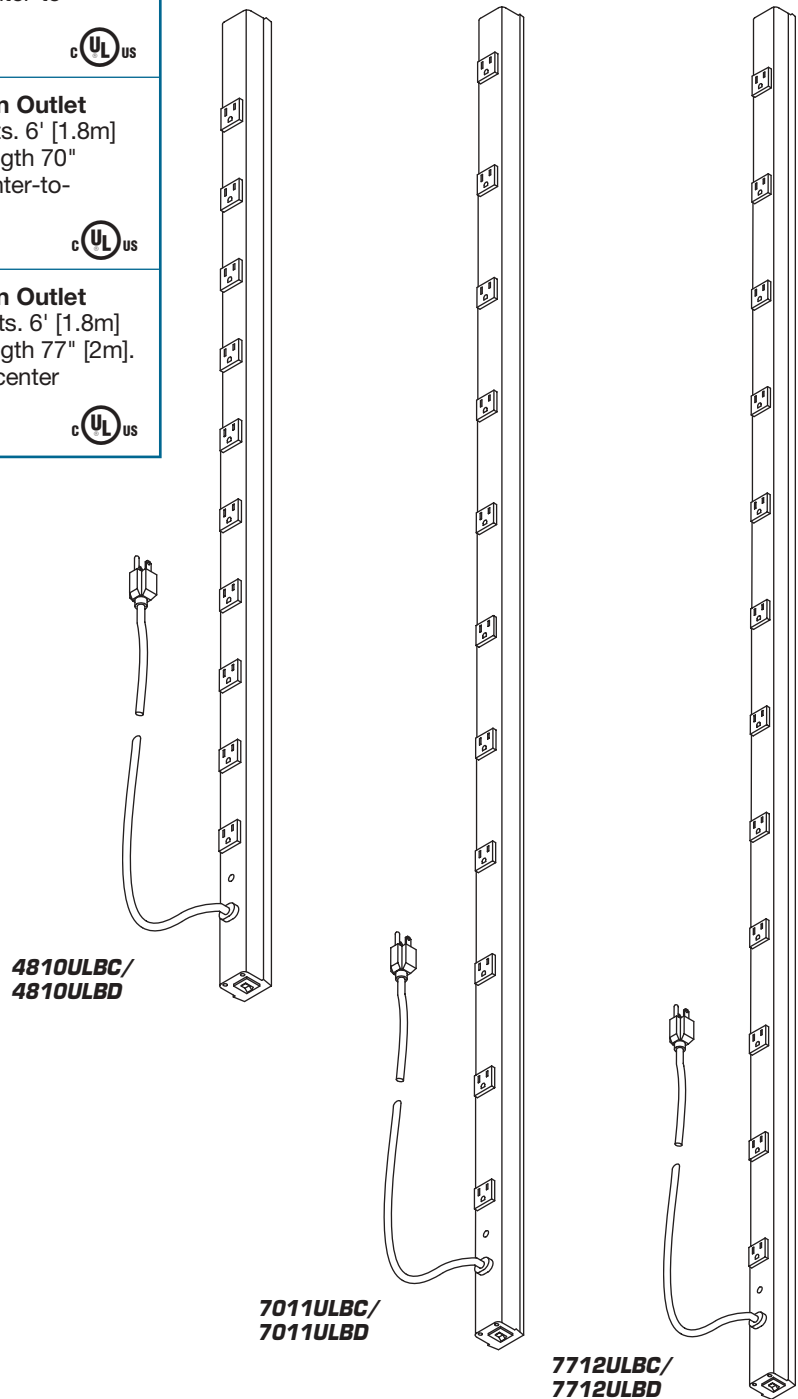

J60B0B (Front & Back)

J24B0B (Front & Back)

J06B0B20X (Front & Back)

15A CabinetMATE Plug-In Outlet Centers

Catalog No./Item	Description/Specifications
4810ULBC 4810ULBD	CabinetMATE Plug-In Outlet Center – Ten outlets. 6' [1.8m] or 15' [4.6m] cord. Length 48" [1.2m]. Receptacle center-to-center 4" [102mm]. 
7011ULBC 7011ULBD	CabinetMATE Plug-In Outlet Center – Eleven outlets. 6' [1.8m] or 15' [4.6m] cord. Length 70" [1.8m]. Receptacle center-to-center 6" [152mm]. 
7712ULBC 7712ULBD	CabinetMATE Plug-In Outlet Center – Twelve outlets. 6' [1.8m] or 15' [4.6m] cord. Length 77" [2m]. Receptacle center-to-center 6" [152mm]. 

20A CabinetMATE Plug-In Outlet Centers

Catalog No./Item	Description/Specifications
2008ULBC20R 2008ULBD20R 2008ULBC20R-TL * 2008ULBD20R-TL *	CabinetMATE Plug-In Outlet Center – Eight 20A outlets with t-slots. 6' [1.8m] or 15' [4.6m] cord. Length 20" [508mm]. Receptacle center-to-center 1 1/4" [32mm]. Units available with straight blade or NEMA L5-20P locking plug. <div style="text-align: right;">  </div>
4810ULBC20R 4810ULBD20R 4810ULBC20R-TL * 4810ULBD20R-TL *	CabinetMATE Plug-In Outlet Center – Ten 20A outlets with t-slots. 6' [1.8m] or 15' [4.6m] cord. Length 48" [1.2m]. Receptacle center-to-center 4" [102mm]. Units available with straight blade or NEMA L5-20P locking plug. <div style="text-align: right;">  </div>
7011ULBC20R 7011ULBD20R 7011ULBC20R-TL * 7011ULBD20R-TL *	CabinetMATE Plug-In Outlet Center – Eleven 20A outlets with t-slots. 6' [1.8m] or 15' [4.6m] cord. Length 70" [1.6m]. Receptacle center-to-center 6" [152mm]. Units available with straight blade or NEMA L5-20P locking plug. <div style="text-align: right;">  </div>
7712ULBC20R 7712ULBD20R 7712ULBC20R-TL * 7712ULBD20R-TL *	CabinetMATE Plug-In Outlet Center – Twelve 20A outlets with t-slots. 6' [1.8m] or 15' [4.6m] cord. Length 77" [2m]. Receptacle center-to-center 6" [152mm]. Units available with straight blade or NEMA L5-20P locking plug. <div style="text-align: right;">  </div>