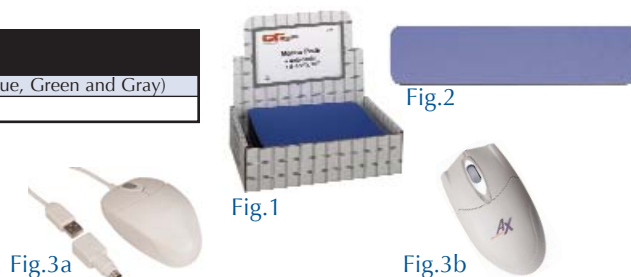

WORK STATION ACCESSORIES

Comfort Accessories

Retail Part No.	Bulk Part No.	Fig. No.	Description
64-301		1	Mouse Pads, 8.5" x 10" w/Display Carton of 12(Colors: Red, Blue, Green and Gray)
64-303		2	Keyboard Wrist Pad

3 Button Scrolling Mouse

Retail Part No.	Bulk Part No.	Figure No.	Description
64-150		3a	3 Button Scrolling Mouse with Adapter
64-151		3b	3 Button Scrolling Optical Mouse

SMALL OFFICE/HOME OFFICE ACCESSORIES