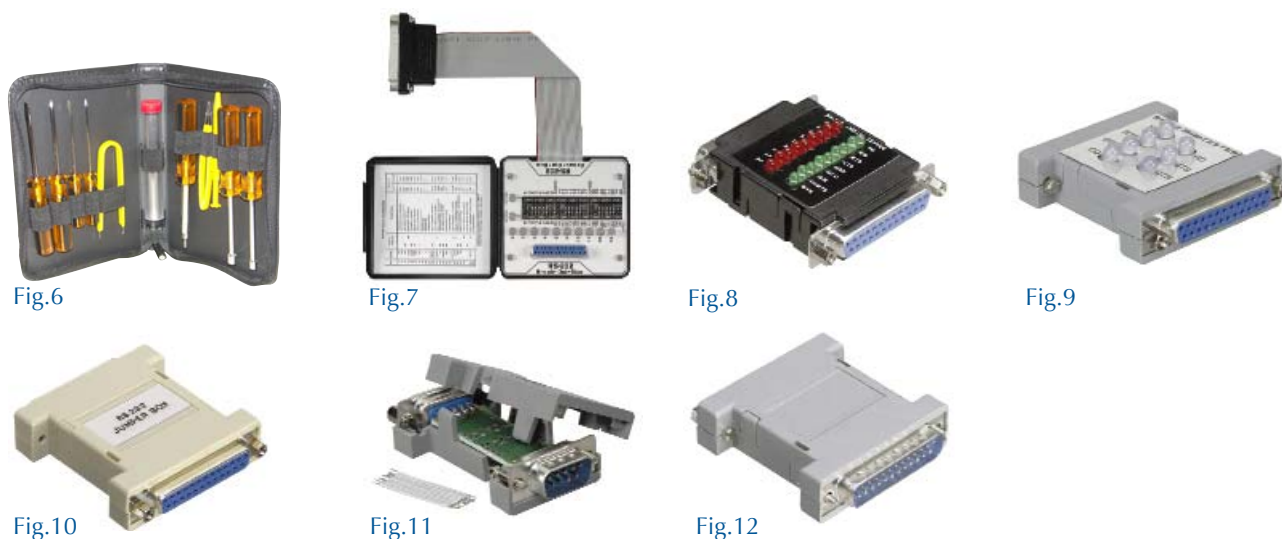

3 Button Scrolling Mouse

Retail Part No.	Bulk Part No.	Figure No.	Description
64-150		3a	3 Button Scrolling Mouse with Adapter
64-151		3b	3 Button Scrolling Optical Mouse

SMALL OFFICE/HOME OFFICE ACCESSORIES

Cleaner and Maintenance

Retail Part No.	Bulk Part No.	Figure No.	Description
64-354		4	CD Drive Lens cleaner, with Brush

Storage Devices

Retail Part No.	Bulk Part No.	Figure No.	Description
64-3502		5	Diskette Storage Cases, holds 2 diskettes, 4 Pack

TOOLS & TESTERS

Computer Tool Kit

Retail Part No.	Bulk Part No.	Figure No.	Description
44-350		6	Kit includes: 2 Slotted & 2 Phillips Screwdrivers, 2 Nutdrivers, 1 Reversible Torx Screwdriver, 1 Parts Tube, 1 3-Claw Parts Holder, 1 Tweezer, 1 Vinyl Zipper Case