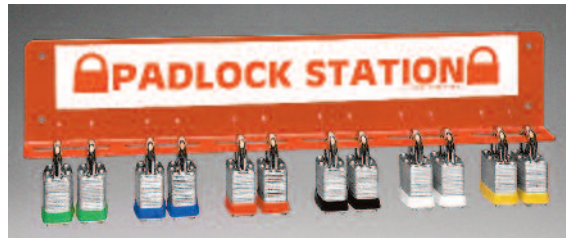

Padlock Centers

www.BradyID.com/lockouttagout

Padlock Stations

- Constructed of 14 gauge steel with red plastic coating
- Small station holds up to 4 padlocks (2¼"H x 3"W x 1¼"D)
- Large station holds up to 24 padlocks (3"H x 16"W x 1¼"D)
- Padlocks not included

Catalog No.	Description	Price Each
LR060E	Small Padlock Station	\$20.77
LR360E	Large Padlock Station	\$32.48

Lock Boards

- Board made of ¼" thick yellow acrylic with acrylic lock rails
- Tag pockets made of clear polycarbonate, hold tags up to 3" wide

5-Lock Board

- Dimensions: 11½"H x 15½"W
- Includes 5 padlocks (99552 or 99500), one 1" metal hasp (65375), one 1½" metal hasp (65376) and 12 heavy duty tags (65520)

Catalog No.	Description	Price Each
51181	5-Lock Board (Filled w/ Brady Safety Padlocks)	\$210.41
51186	5-Lock Board (Filled w/ Brady ¾" Steel Padlocks)	\$190.26
50989	5-Lock Board (Board Only)	\$96.72