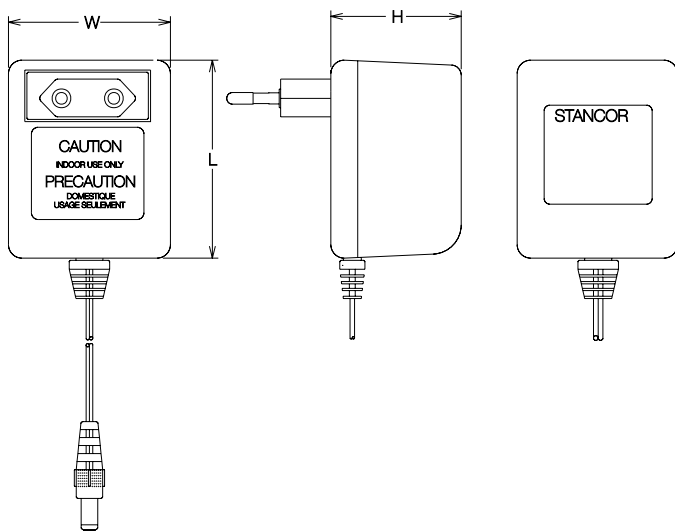

# EUROPEAN POWER SOURCES

European Desk-Top

European Wall Plug-In

Output power plugs:

Compatible for use with Switchcraft 722A or PC-722A

Input for All European Models is 230 Volts A.C., 50 Hz. with CEE 7/16 Europlug

SEC.	STANCOR PART NUMBER	Rated Output			Regulated/Unregulated	Case Style	DIMENSIONS						Weight (lbs.)	Output Plug 2.1x5.5mm Inside Polarity	Compliance
		Volts	AC/DC	mA			Length (inches)	Length (mm)	Width (inches)	Width (mm)	Height (inches)	Height (mm)			
A	STAF-0381F	6.0	DC	500	Unregulated	Wall Plug-in	2.5	63.5	2.0	50.8	1.6	39.7	0.55	Negative	CE
	STAF-0797F	6.0	DC	1000	Unregulated	Wall Plug-in	2.8	69.9	2.3	57.2	1.8	46.0	0.83	Negative	CE
	STAF-2100F	6.2	DC	300	Unregulated	Wall Plug-in	2.3	57.2	1.7	42.9	1.5	38.1	0.40	Negative	CE
	STAF-2223F	9.0	DC	200	Unregulated	Wall Plug-in	2.3	57.2	1.7	42.9	1.5	38.1	0.40	Negative	CE
B	STAF-3309F	9.0	DC	300	Unregulated	Wall Plug-in	2.5	63.5	2.0	50.8	1.6	39.7	0.49	Negative	CE
	STAF-1058F	9.0	DC	500	Unregulated	Wall Plug-in	2.5	63.5	2.0	50.8	1.6	39.7	0.55	Negative	CE
	STAF-0329F	9.0	DC	1000	Unregulated	Wall Plug-in	2.8	69.9	2.3	57.2	1.8	46.0	0.93	Negative	CE
	STAF-3382F	12.0	DC	300	Unregulated	Wall Plug-in	2.5	63.5	2.0	50.8	1.6	39.7	0.55	Negative	CE
C	STAF-1454FD	12.0	DC	1000	Unregulated	Desk-Top	3.4	85.7	2.6	65.1	2.2	55.6	1.60	Negative	CE
	STAF-1948FD	12.0	DC	1200	Unregulated	Desk-Top	3.4	85.7	2.6	65.1	2.2	55.6	1.60	Negative	CE
	STAF-0354F	14.5	DC	800	Unregulated	Wall Plug-in	2.8	69.9	2.3	57.2	1.8	46.0	1.00	Negative	CE
D	STAF-1972F	15.0	DC	1000	Unregulated	Desk-Top	3.4	85.7	2.6	65.1	2.2	55.6	1.60	Negative	CE
	STAF-2098F	24.0	AC	400	Unregulated	Wall Plug-in	2.8	69.9	2.2	55.6	1.8	46.0	0.85	-	CE

CE Mark

Wall Plug-In

Desk-Top