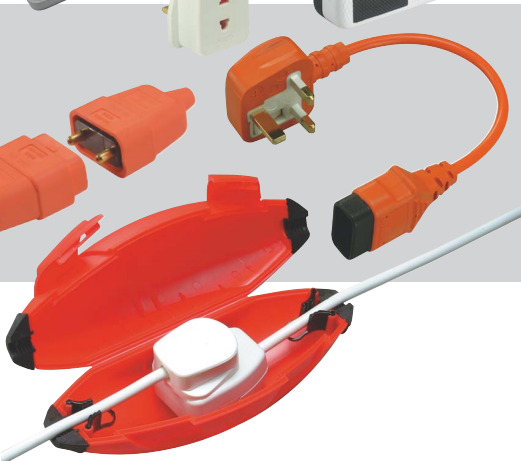

Plugs & Adaptors

12

SALES HOTLINE 01254 263501

Plugs & Adaptors

2 & 3 WAY PLUG ADAPTORS

ADAPTORS

1 SOCKET - UNWIRED

2 SOCKETS - UNWIRED

4 SOCKETS - UNWIRED

6 SOCKETS - UNWIRED

8 SOCKETS - UNWIRED

10 AMP PLUG & SOCKETS

13 AMP PLUG TO 2 PIN CONNECTORS

PLUG & SOCKET PROTECTOR

Power where you need it

13