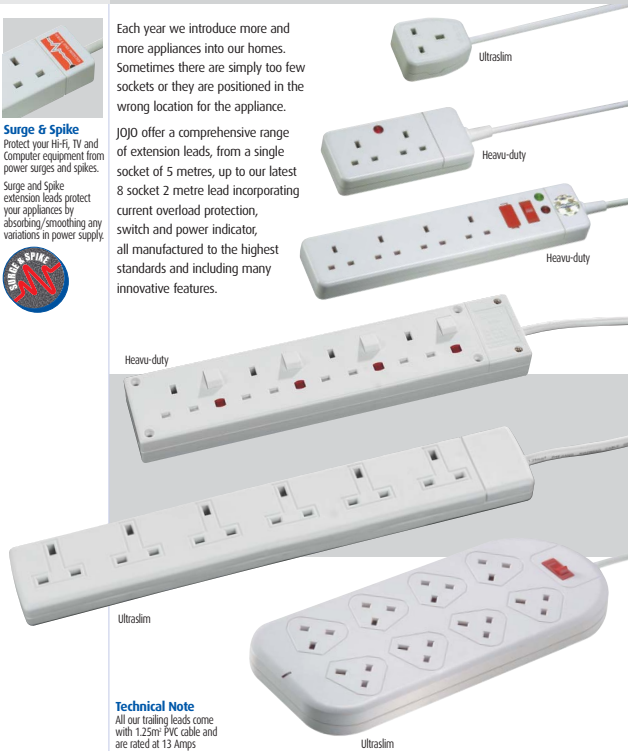

Extension Leads

Each year we introduce more and more appliances into our homes. Sometimes there are simply too few sockets or they are positioned in the wrong location for the appliance.

JOJO offer a comprehensive range of extension leads, from a single socket of 5 metres, up to our latest 8 socket 2 metre lead incorporating current overload protection, switch and power indicator, all manufactured to the highest standards and including many innovative features.

Heavy-duty

Ultraslim

Ultraslim

Trailing Leads

1 SOCKET LEADS

400250	5M	Ultraslim		White	Hanging Bag	Plain	10	1	5015125991053	£5.51	£6.47
400255	10M	Ultraslim		White	Hanging Bag	Plain	10	1	5015125991060	£7.34	£8.63
400260	15M	H-Frame	Cable Tidy	Orange	Polywrap	Plain	5	1	5015125991077	£9.18	£10.79

2 SOCKET LEADS

400221	2M	Heavy-duty with Neon		White	Clam	Plain	1	1	5015125992890	£4.85	£5.70
400265	4M	Ultraslim		White	Hanging Bag	Plain	1	1	5015125991084	£5.04	£5.93
400267	4M	Ultraslim		White	Clam	Plain	10	1	5015125992616	£6.95	£8.17

2 SOCKET LEADS

400270	5M	Heavy-duty Neon, Kitemark		White	Clam	Plain	10	1	5015125991091	£5.78	£6.79
400275	10M	Ultraslim		Orange	Hanging Bag	Plain	10	1	5015125991107	£8.25	£9.70
400336	10M	Ultraslim		White	Clam	Plain	10	1	5015125992722	£6.95	£8.17

4 SOCKET LEADS