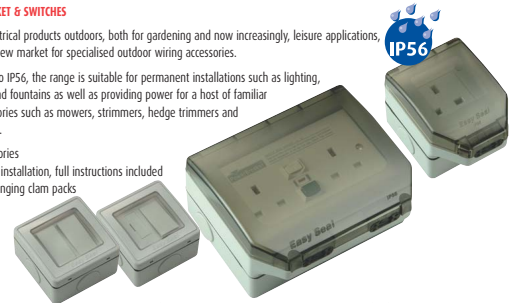

Small Lamps, Switches & Accessories

SMALL LAMPS

SMALL APPLIANCE SWITCHES

CEILING HOOK

400860	Brass plated ceiling hook		Hanging pack	1	1	5015125992173	£3.67	£4.41

REPLACEMENT PULL CORDS

SOCKET SAFETY COVER

DIGITAL MULTIMETER

721650	Digital Multimeter c/w test leads, battery and instructions		Hanging Pack	1	1	5702127216504	£6.38	£7.50

POCKET MULTIMETER

721652	Pocket Multimeter c/w test leads, battery and instructions		Hanging pack	1	1	5702127216528	£8.74	£10.27

MAINS TESTER

Outdoor Accessories

OUTDOOR SOCKET & SWITCHES

Weatherproof to IP56, the range is suitable for permanent installations such as lighting, pond pumps and fountains as well as providing power for a host of familiar outdoor accessories such as mowers, trimmers, hedge trimmers and power washers.

Outdoor accessories

WEATHERPROOF SOCKETS

WEATHERPROOF CONNECTION UNIT

400031	IP56 Switched	White	Hanging pack	1	1	5702124000311	£16.53	£19.43

WEATHERPROOF SWITCHES

WEATHERPROOF PLUG & SOCKET