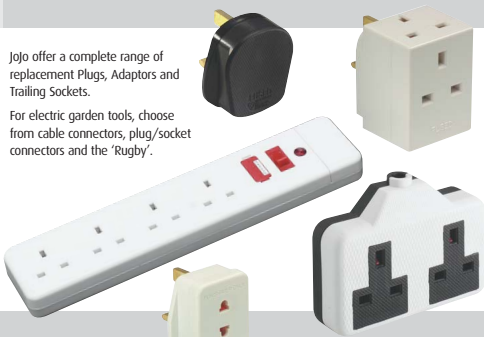

Plugs & Adaptors

12

SALES HOTLINE 01254 263501

Plugs & Adaptors

2 & 3 WAY PLUG ADAPTORS

ADAPTORS

1 SOCKET - UNWIRED

2 SOCKETS - UNWIRED

4 SOCKETS - UNWIRED

6 SOCKETS - UNWIRED

8 SOCKETS - UNWIRED

10 AMP PLUG & SOCKETS

13 AMP PLUG TO 2 PIN CONNECTORS

PLUG & SOCKET PROTECTOR

Power where you need it

13