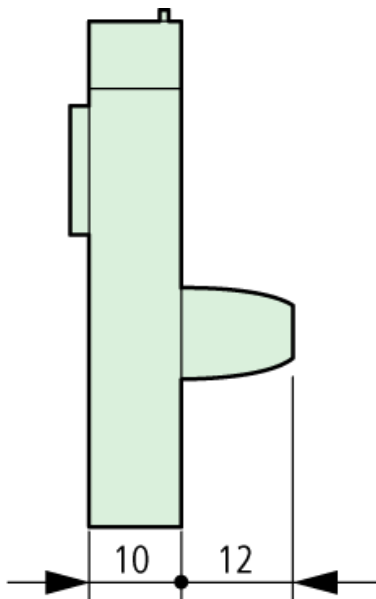

Dimensions

Moeller GmbH, Hein-Moeller-Str. 7-11, D-53115 Bonn
E-Mail: catalog@moeller.net, Internet: www.moeller.net, <http://catalog.moeller.net>
Copyright 2006 by Moeller GmbH. HPL-C2007G V2.1