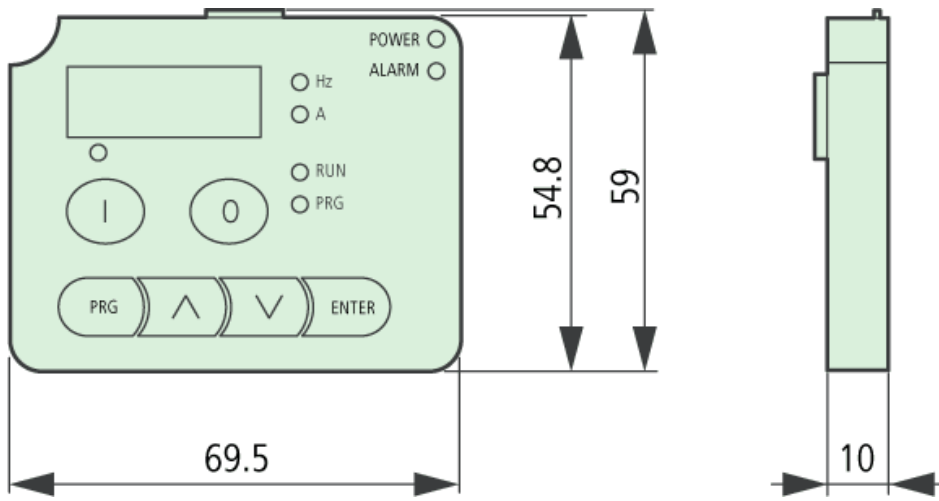

Dimensions

Moeller GmbH, Hein-Moeller-Str. 7-11, D-53115 Bonn
E-Mail: catalog@moeller.net, Internet: www.moeller.net, <http://catalog.moeller.net>
Copyright 2006 by Moeller GmbH. HPL-C2007G V2.1