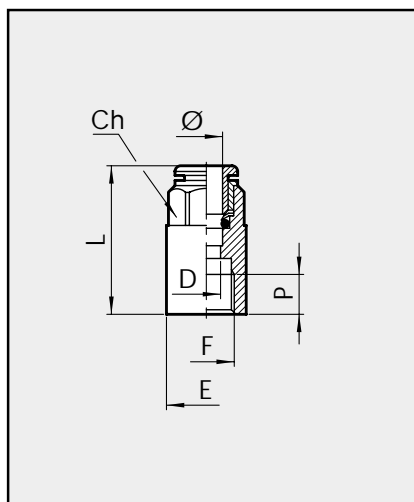

### STRAIGHT, FEMALE (R2)

Code	Ref.	Ø	F	Ch	P	L	D	E
------	------	---	---	----	---	---	---	---

MINIATURE SERIES FOX								
2002B02	R2	3	M5	7	4.5	15.7	2.5	7.8
2002A02	R2	3.17	M5	7	4.5	15.7	2.5	7.8
2L02001	RL2	4	1/8	10	7	25.2	3	14
2L02002	RL2	4	1/4	10	8	27.5	3	17
2L02005	RL2	6	1/8	12	7	26.1	5	14
2L02006	RL2	6	1/4	12	8	28.3	5	17
2L02007	RL2	8	1/8	13	7	27.3	7	14
2L02008	RL2	8	1/4	14	8	29.1	7	17

SERIES R								
2002001	R2	4	1/8	11	7.0	28.0	3.0	14.0
2002002	R2	4	1/4	11	8.0	30.5	3.0	17.0
2002003	R2	5	1/8	12	7.0	27.0	4.0	14.0
2002004	R2	5	1/4	12	8.0	29.5	4.0	17.0
2002005	R2	6	1/8	13	7.0	27.0	5.0	15.0
2002006	R2	6	1/4	13	8.0	29.5	5.0	17.0
2002007	R2	8	1/8	15	7.0	30.0	7.0	17.0
2002008	R2	8	1/4	15	8.0	32.0	7.0	17.0

### STRAIGHT, INTERMEDIATE (R3)

Code	Ref.	Ø	F	L	D
------	------	---	---	---	---

MINIATURE SERIES FOX					
2003A02	R3	3	M8x0.75	18.4	2
2003A01	R3	3.17	M8x0.75	18.4	2
2L03001	RL3	4	M11x1	28.6	2.5
2L03003	RL3	6	M13x1	31.2	4.5
2L03004	RL3	8	M15x1	33.9	6.5
2L03005	RL3	10	M17x1	37.8	8

SERIES R					
2004001	R4	4	18.2	3	11.5
2004002	R4	5	19.2	3	13.5
2004003	R4	6	19.7	4.5	13.5
2004004	R4	8	23.2	6	15.5
2004005	R4	10	27.5	8	18.0
2004006	R4	12	32.5	10	22.0
2004007	R4	14	33.5	12	25.0