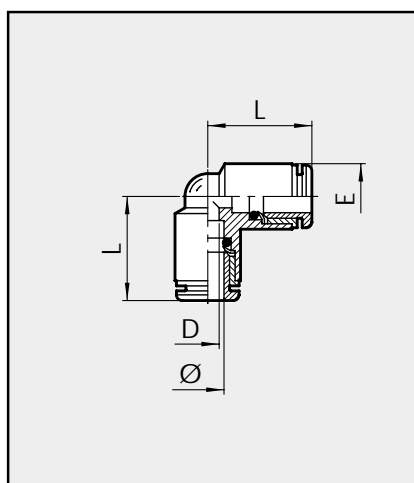

ELBOW, INTERMEDIATE (R4)

Code	Ref.	Ø	L	D	E

MINIATURE SERIES FOX					
2004A02	R4	3	10.4	2	6.3
2004A01	R4	3.17	10.4	2	6.3
2L04001	RL4	4	16	2.5	9.5
2L04003	RL4	6	18.3	4.5	11.5
2L04004	RL4	8	20.7	6.5	13.5
2L04005	RL4	10	23	8	15.5

SERIES R					
2004001	R4	4	18.2	3	11.5
2004002	R4	5	19.2	3	13.5
2004003	R4	6	19.7	4.5	13.5
2004004	R4	8	23.2	6	15.5
2004005	R4	10	27.5	8	18.0
2004006	R4	12	32.5	10	22.0
2004007	R4	14	33.5	12	25.0