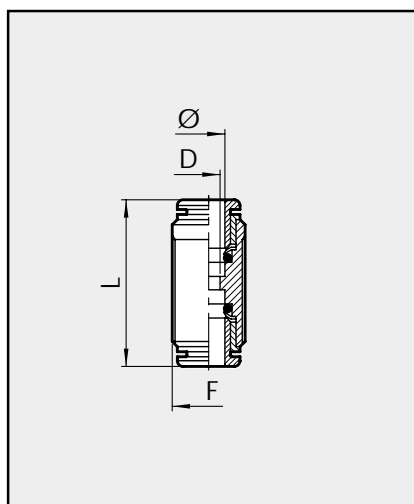

### STRAIGHT, FEMALE (R2)

Code	Ref.	Ø	F	Ch	P	L	D	E
------	------	---	---	----	---	---	---	---

MINIATURE SERIES FOX								
2002B02	R2	3	M5	7	4.5	15.7	2.5	7.8
2002A02	R2	3.17	M5	7	4.5	15.7	2.5	7.8
2L02001	RL2	4	1/8	10	7	25.2	3	14
2L02002	RL2	4	1/4	10	8	27.5	3	17
2L02005	RL2	6	1/8	12	7	26.1	5	14
2L02006	RL2	6	1/4	12	8	28.3	5	17
2L02007	RL2	8	1/8	13	7	27.3	7	14
2L02008	RL2	8	1/4	14	8	29.1	7	17

SERIES R								
2002001	R2	4	1/8	11	7.0	28.0	3.0	14.0
2002002	R2	4	1/4	11	8.0	30.5	3.0	17.0
2002003	R2	5	1/8	12	7.0	27.0	4.0	14.0
2002004	R2	5	1/4	12	8.0	29.5	4.0	17.0
2002005	R2	6	1/8	13	7.0	27.0	5.0	15.0
2002006	R2	6	1/4	13	8.0	29.5	5.0	17.0
2002007	R2	8	1/8	15	7.0	30.0	7.0	17.0
2002008	R2	8	1/4	15	8.0	32.0	7.0	17.0

### STRAIGHT, INTERMEDIATE (R3)

Code	Ref.	Ø	F	L	D
------	------	---	---	---	---

MINIATURE SERIES FOX					
2003A02	R3	3	M8x0.75	18.4	2
2003A01	R3	3.17	M8x0.75	18.4	2
2L03001	RL3	4	M11x1	28.6	2.5
2L03003	RL3	6	M13x1	31.2	4.5
2L03004	RL3	8	M15x1	33.9	6.5
2L03005	RL3	10	M17x1	37.8	8

SERIES R					
2004001	R4	4	18.2	3	11.5
2004002	R4	5	19.2	3	13.5
2004003	R4	6	19.7	4.5	13.5
2004004	R4	8	23.2	6	15.5
2004005	R4	10	27.5	8	18.0
2004006	R4	12	32.5	10	22.0
2004007	R4	14	33.5	12	25.0