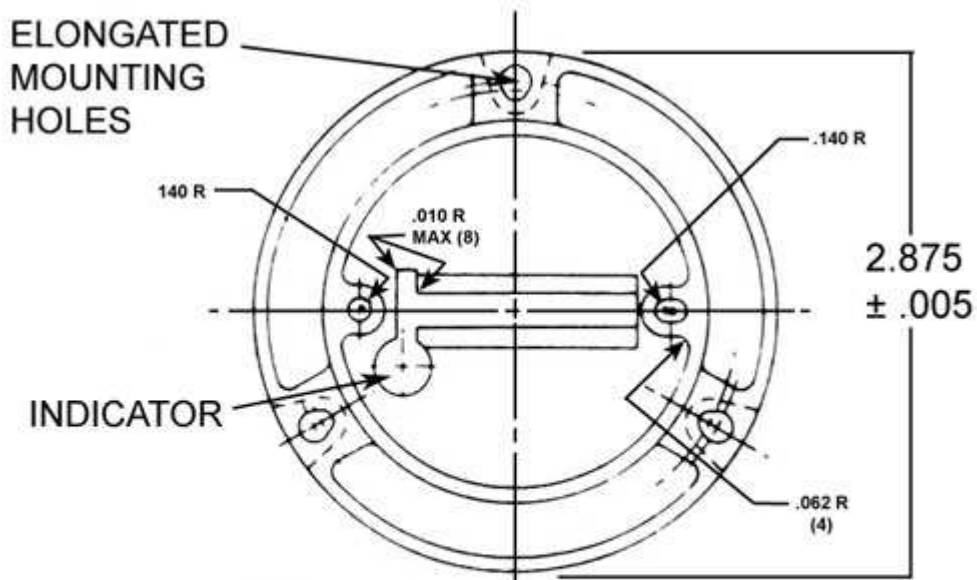

EF27 Series

EG Series

DESCRIPTION

These series of running time meters feature a six-digit readout with no reset capabilities, making them virtually tamper proof. The EG series, a basic timer without housing or bezel, is designed for mounting behind a panel while the EF series is provided with its own bezel. The EF13 has a round bezel while the EF27 has a square bezel. The EG series and the EF13 units are provided with an indicator to show the unit is operating. The synchronous motor provides accuracy equal to that of the power line frequency.

30 Industrial Park Road

Centerbrook, CT 06409

800-394-7130

www.industrialtimercompany.com

EF13 DIMENSIONS

OUTER 2.540 (3) .150 INCH IN
DIAMETER ± .003

INNER 2.440 (3) .130 INCH IN
DIAMETER B.C. ± .003

EF and EG

AC ELAPSED TIME INDICATORS

Industrial Timer Company

30 Industrial Park Road

Centerbrook, CT 06409

800-394-7130

www.industrialtimercompany.com

EF27 DIMENSIONS

EF and EG