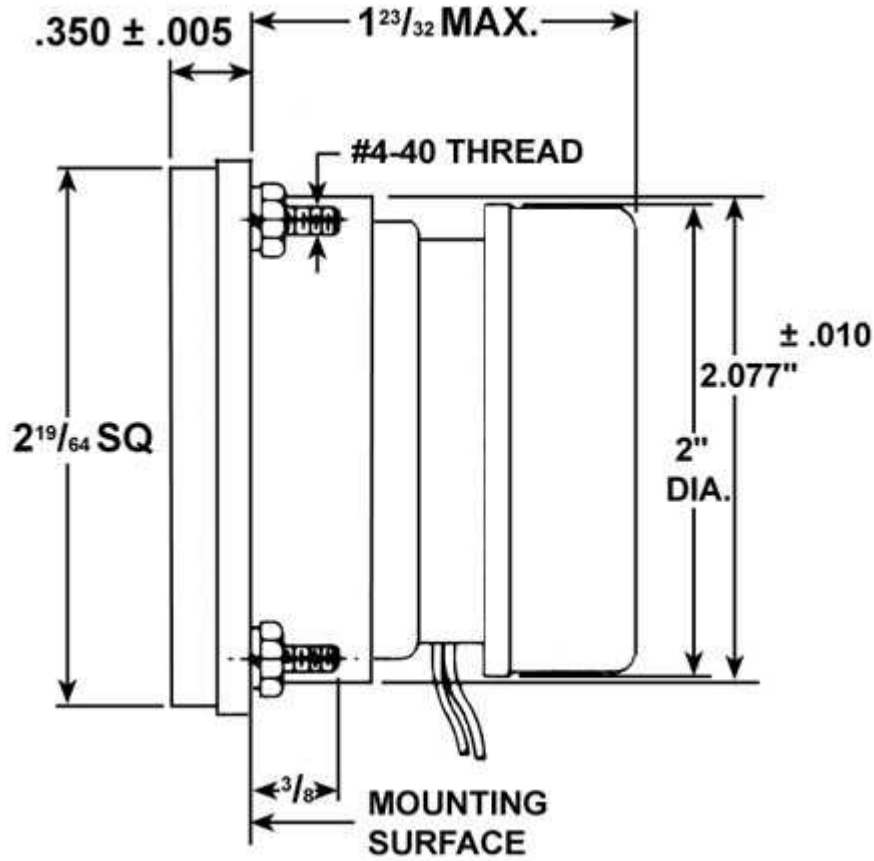

AC ELAPSED TIME INDICATORS

Industrial Timer Company

30 Industrial Park Road

Centerbrook, CT 06409

800-394-7130

www.industrialtimercompany.com

EF27 DIMENSIONS (CONTINUED)

EF and EG