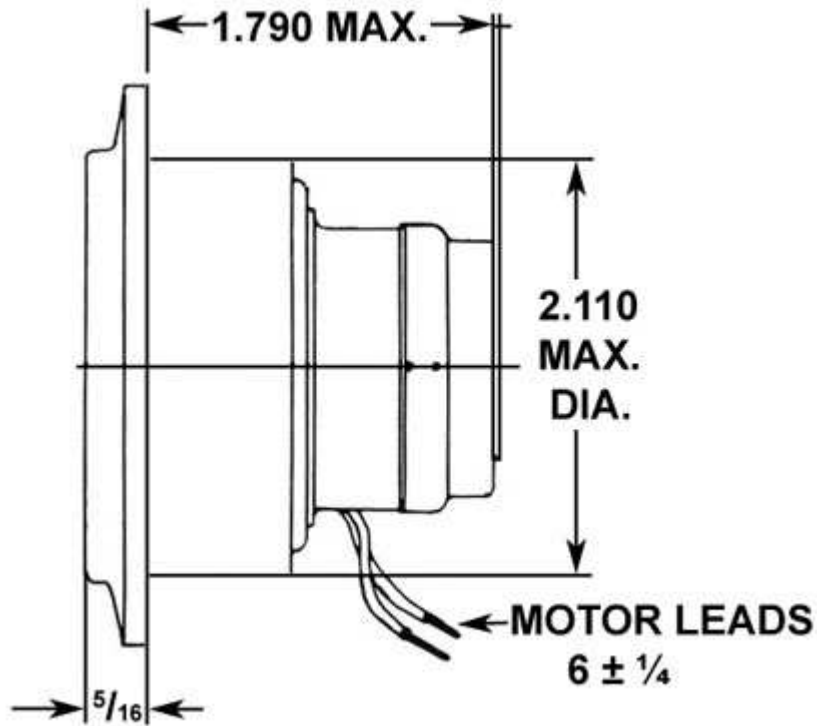

EF27 Series

EG Series

DESCRIPTION

These series of running time meters feature a six-digit readout with no reset capabilities, making them virtually tamper proof. The EG series, a basic timer without housing or bezel, is designed for mounting behind a panel while the EF series is provided with its own bezel. The EF13 has a round bezel while the EF27 has a square bezel. The EG series and the EF13 units are provided with an indicator to show the unit is operating. The synchronous motor provides accuracy equal to that of the power line frequency.

30 Industrial Park Road

Centerbrook, CT 06409

800-394-7130

www.industrialtimercompany.com

EF13 DIMENSIONS

OUTER 2.540 (3) .150 INCH IN
DIAMETER ± .003

INNER 2.440 (3) .130 INCH IN
DIAMETER B.C. ± .003

EF and EG