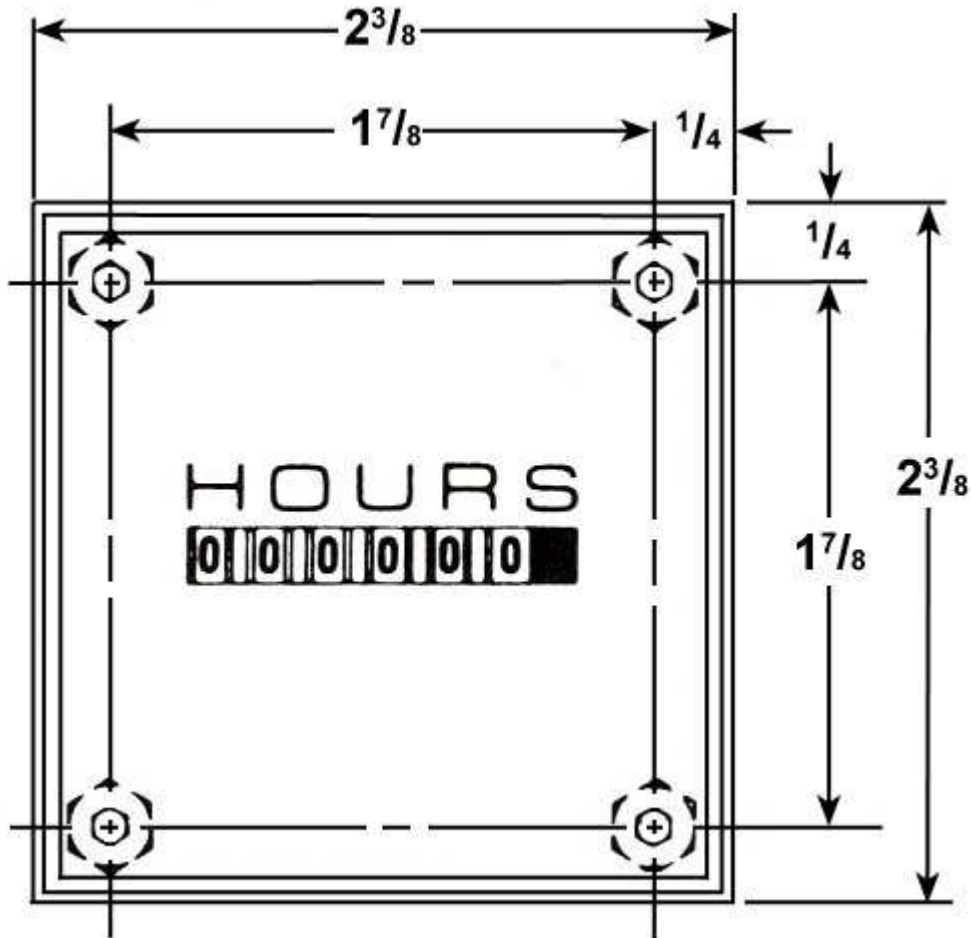

EF27 Series

EG Series

DESCRIPTION

These series of running time meters feature a six-digit readout with no reset capabilities, making them virtually tamper proof. The EG series, a basic timer without housing or bezel, is designed for mounting behind a panel while the EF series is provided with its own bezel. The EF13 has a round bezel while the EF27 has a square bezel. The EG series and the EF13 units are provided with an indicator to show the unit is operating. The synchronous motor provides accuracy equal to that of the power line frequency.

AC ELAPSED TIME INDICATORS

Industrial Timer Company

30 Industrial Park Road

Centerbrook, CT 06409

800-394-7130

www.industrialtimercompany.com

EF27 DIMENSIONS

EF and EG