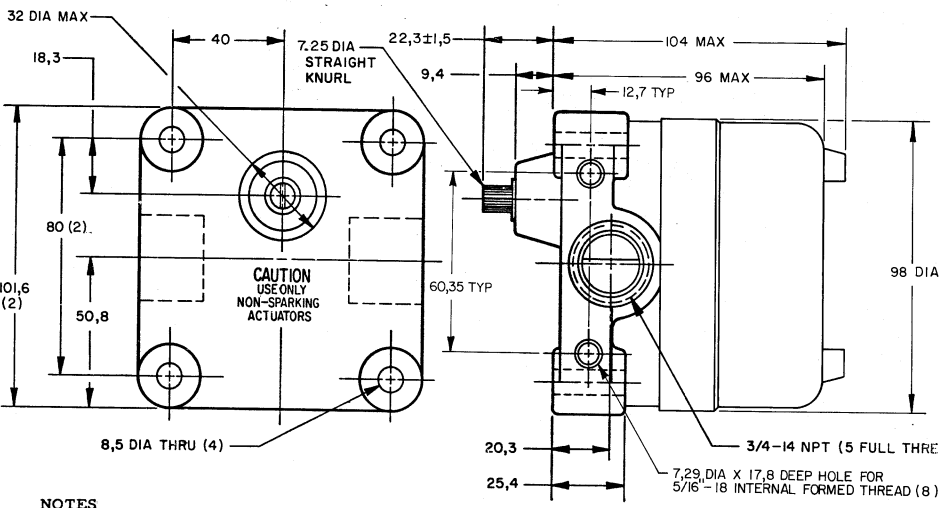

MICRO SWITCH
FREEPORT, ILLINOIS, U.S.A.
A DIVISION OF HONEYWELL
FED. MFG. CODE 91229

SWITCH-ENCLOSED

CATALOG LISTING
16CX SERIES
CHART 1

CONVERSION CHART

5,55	.218
7,25	.285
7,29	.287
8,5	.33
9,4	.37
12,7	.50
17,8	.70
18,3	.72
20,3	.80
22,3±1,5	.880±.059
25,4	1.00
32,0	1.26
40,0	1.57
50,8	2.00
60,35	2.38
80,0	3.15
96,0	3.78
98,0	3.86
101,6	4.00
104,0	4.09
1,25 Nm	.922 PF
0,113 Nm	.083 PF
1,13 Kg	2.49 LB

1. **NOTES**
1. 1 - EXPLOSION PROOF-UNDERWRITERS LAB INC LISTING FOR HAZARDOUS LOCATIONS CLASS I, GROUPS B, C AND D; CLASS II, GROUPS E, F AND G
  2. 2 - ALUMINUM ENCLOSURE FINISHED WITH BLUE AND BLACK EPOXY PAINT
  3. 3 - 6-32 UNC X 5,55 REF BINDING HEAD TERMINAL SCREW & CUP WASHER (3 PER BASIC)
  4. 4 - CAMS MAY BE REPOSITIONED IN 7°20' INCREMENTS
  5. 5 - FOR USE IN TEMPERATURES UP TO 85-C
  6. 6 - SEE (M) 7CX CHARTS 1 & 2 FOR LEVER ACTUATORS

CAT LIST	DESCRIPTION	ELECTRICAL DATA
16CX1-	1 BASIC; OPERATES CW & CCW	UL LISTED-FILE E14274 CODE L22 1A-125 VAC
16CX2-	2 BASICS; EACH OPERATES CW & CCW	

16CX SERIES
CHART 1
M
DRAWING NUMBER
7
ISSUE
3

THIS DRAWING COVERS A PROPRIETARY ITEM AND IS THE PROPERTY OF MICRO SWITCH, A DIVISION OF HONEYWELL. THIS DRAWING IS NOT TO BE COPIED OR USED WITHOUT THE APPROVAL OF MICRO SWITCH.		THIRD ANGLE PROJECTION	SCALE 3/4 TO 1 DO NOT SCALE PRINT
CHARACTERISTICS		TOLERANCES APPLY TO DIMENSIONS UNLESS NOTED OTHERWISE. PREFERENTIAL UNLESS NOTED. TOLERANCES ARE IN MILLIMETERS UNLESS OTHERWISE SPECIFIED.	
OPERATING FORCE	1,25 Nm MAX	CONTACT ARRANGEMENT	SPDT
RELEASE FORCE	0,113 Nm MIN		
PRETRAVEL	30° MAX		
DIFFERENTIAL TRAVEL	20° MAX		
OVERTRAVEL	75° MIN		
DESIGN UNITS: SI METRIC ( ) US CUSTOMARY ( )		HAR MATERIAL - COMMERCIAL STANDARD MICRO SWITCH STANDARD APPLY DIMENSIONS ARE TO BE MET BEFORE PROTECTIVE COATING ARE APPLIED	
WEIGHT 1,13 Kg APPROX