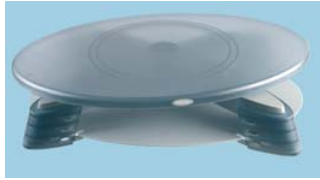

## LCD/TFT Monitor Riser

- Platform rotates 45° for shared viewing
- Supports up to 14kg
- Adjusts height from 76mm to 114mm

**Feloves**

**New**

483700.425266

**Order Code**  
145-6562

**Price Each**