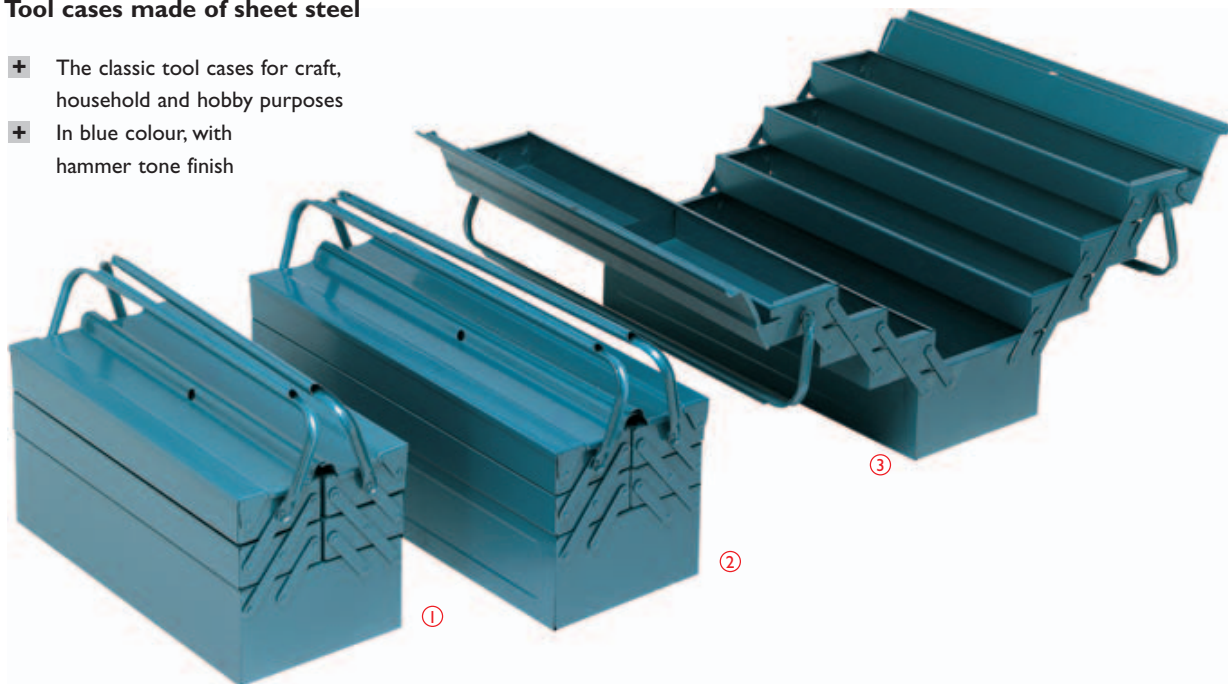

### Tool cases made of sheet steel

- + The classic tool cases for craft, household and hobby purposes
- + In blue colour, with hammer tone finish

McPlus Metall		Tool Cases		
Item		1	2	3
		5-part	5-part	7-part
External dimensions	mm	430 x 200 x 200	530 x 200 x 200	530 x 200 x 250
Packing unit box	pieces	1	1	1
Item no.		490611	490612	490613
Barcode		4005187906110	4005187906127	4005187906134

### Portable multi-purpose boxes and carpenters boxes

- + For workshop, household or leisure activities
- + High-impact resistant polypropylene
- + Featuring one long compartment, e.g. for tools, and two smaller sections for small parts
- + McPlus Carry 40 with ergonomically curved handle made of aluminium\*