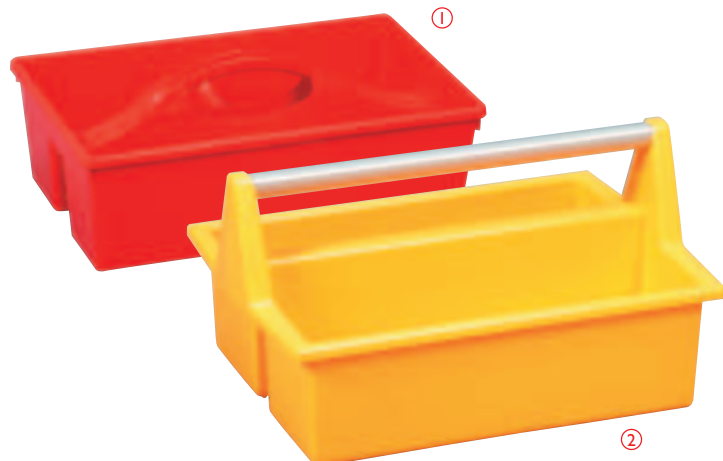

McPlus Carry		Portable Boxes	
Item		1	2
		McPlus Carry 38	McPlus Carry 40
External dimensions	mm	380 x 250 x 118	396 x 294 x 215
Usable dimensions	mm	(1x) 340 x 80 x 114 (2x) 157 x 80 x 114	(2x) 325 x 98 x 112
Packing unit box	Stck.	30	12
Item No.		457278	457279
Barcode		4005187572780	4005187572797