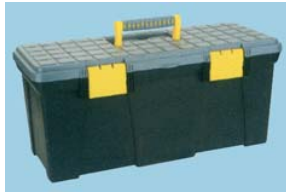

## Tool Boxes

- Robust plastic construction
- Padlock lugs
- Soft grip handle
- Internal tote tray

**DURATOOL**

**New**

481937.472356

Dimensions	Order Code	Price Each
395 x 223 x 165mm	<b>144-7372</b>	
500 x 250 x 255mm	<b>144-7374</b>	
560 x 260 x 255mm	<b>144-7375</b>	