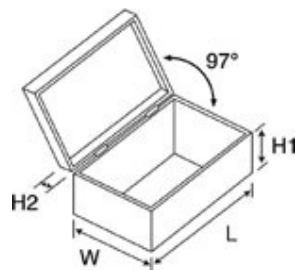

9PK-730N, Aluminium Frame Tool Case W/1 Pallet

[Tool Case].

Material: Aluminium (frame)

Removeable rugged pallet.

Reinforce construction
3 hinges and
corner protector.

Size	L	W	H1	H2
O.D	458	330	101	49
I.D	438	312	95	41

Individual Packing

Color Box