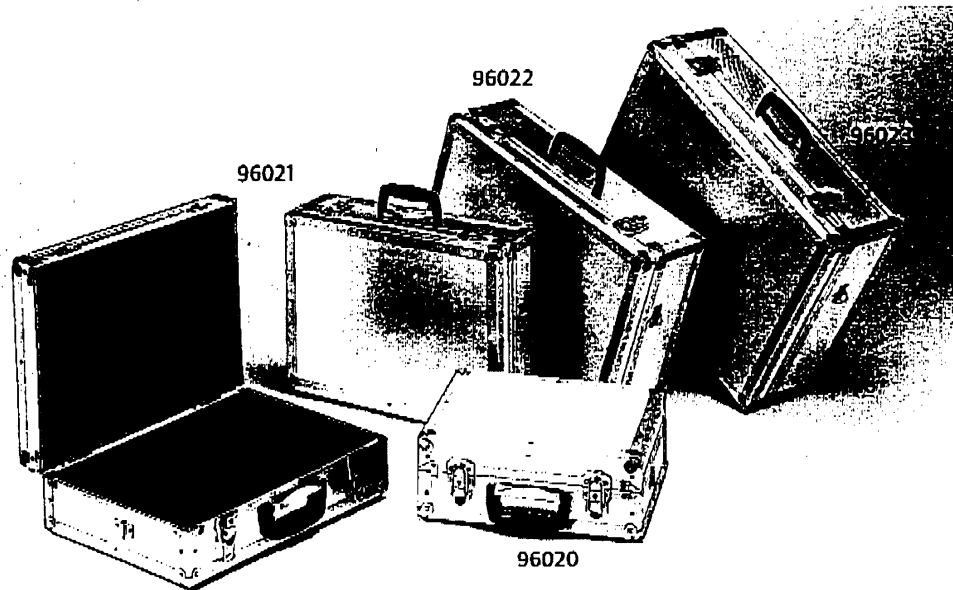

## INDUSTRIAL & TRANSIT CASES

The cases in our aluminium faced Midflight range are all suitable for personal handling and most airlines will accept them as meeting IATA "On board" cabin baggage recommendations (sum of dimensions is 115cm). All have quality fittings, are foam lined and, are supplied with a shoulder strap as standard.

Six sizes of aluminium faced heavy duty transit cases are now stocked as standard. Lined with rigid foam they are ideal for transporting heavy or expensive equipment. We also offer a complete specials service, including interior fabrication to house your equipment. Make sure it arrives there, as it leaves you - intact.

### H.D. TRANSITS

| Description              | Computer Code | E.D. Metric     | E.D. Imperial               | Weight Kg. |
|--------------------------|---------------|-----------------|-----------------------------|------------|
| Aluminium Transit Size 1 | 96043         | 400 x 300 x 300 | 15 1/4 x 12 x 12 in         | 5.2        |
| Aluminium Transit Size 2 | 96044         | 600 x 400 x 300 | 23 1/2 x 15 1/4 x 12 in     | 2.8        |
| Aluminium Transit Size 3 | 96045         | 600 x 400 x 400 | 23 1/2 x 15 1/4 x 15 1/4 in | 8.5        |
| Aluminium Transit Size 4 | 96046         | 800 x 600 x 400 | 31 1/2 x 23 1/2 x 15 1/4 in | 14.5       |
| Aluminium Transit Size 5 | 96047         | 500 x 350 x 300 | 19 1/2 x 14 x 12 in         | 7.0        |
| Aluminium Transit Size 6 | 96048         | 700 x 500 x 400 | 27 1/2 x 19 1/2 x 15 1/4 in | 11.3       |