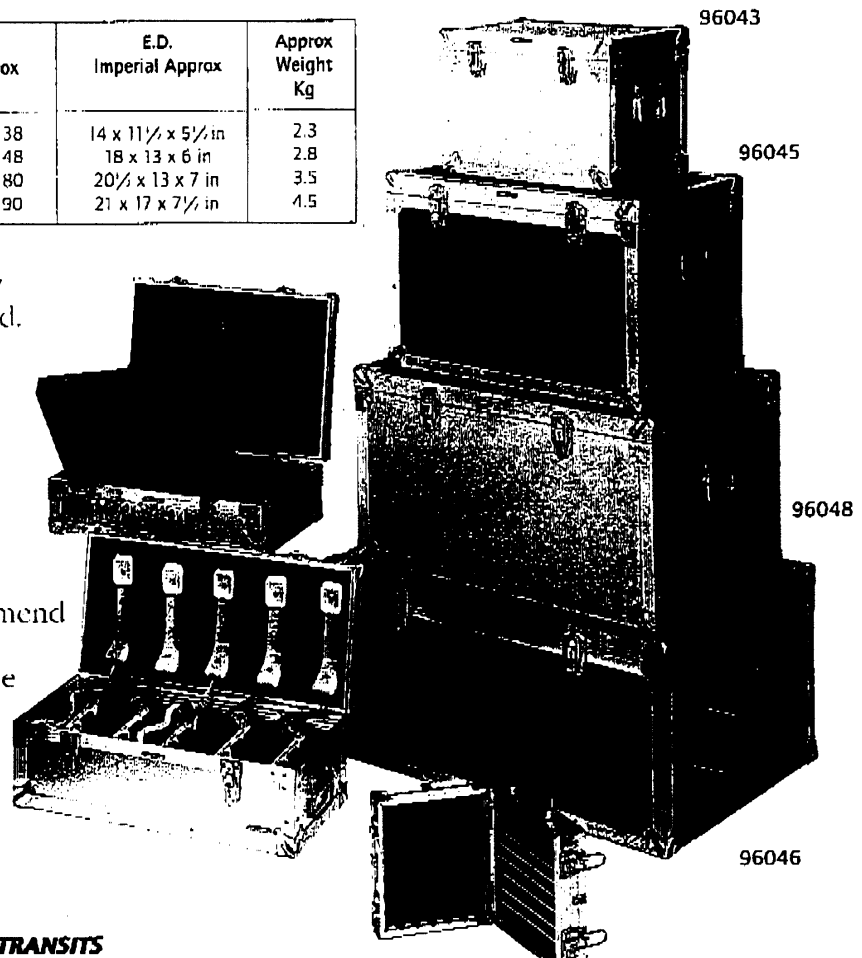

## INDUSTRIAL & TRANSIT CASES

The cases in our aluminium faced Midflight range are all suitable for personal handling and most airlines will accept them as meeting IATA "On board" cabin baggage recommendations (sum of dimensions is 115cm). All have quality fittings, are foam lined and, are supplied with a shoulder strap as standard.

### MIDFLIGHTS

| Description    | Computer Code | Colour | E.D. Metric Approx | E.D. Imperial Approx   | Approx Weight Kg |
|----------------|---------------|--------|--------------------|------------------------|------------------|
| 36CM Midflight | 96020         | Silver | 365 x 290 x 138    | 14 x 11 1/2 x 5 1/2 in | 2.3              |
| 45CM Midflight | 96021         | Silver | 458 x 340 x 148    | 18 x 13 x 6 in         | 2.8              |
| 52CM Midflight | 96022         | Silver | 522 x 339 x 180    | 20 1/2 x 13 x 7 in     | 3.5              |
| 54CM Midflight | 96023         | Silver | 536 x 431 x 190    | 21 x 17 x 7 1/2 in     | 4.5              |

### H.D. TRANSITS

| Description              | Computer Code | E.D. Metric     | E.D. Imperial               | Weight Kg. |
|--------------------------|---------------|-----------------|-----------------------------|------------|
| Aluminium Transit Size 1 | 96043         | 400 x 300 x 300 | 15 1/4 x 12 x 12 in         | 5.2        |
| Aluminium Transit Size 2 | 96044         | 600 x 400 x 300 | 23 1/2 x 15 1/4 x 12 in     | 2.8        |
| Aluminium Transit Size 3 | 96045         | 600 x 400 x 400 | 23 1/2 x 15 1/4 x 15 1/4 in | 8.5        |
| Aluminium Transit Size 4 | 96046         | 800 x 600 x 400 | 31 1/2 x 23 1/2 x 15 1/4 in | 14.5       |
| Aluminium Transit Size 5 | 96047         | 500 x 350 x 300 | 19 1/2 x 14 x 12 in         | 7.0        |
| Aluminium Transit Size 6 | 96048         | 700 x 500 x 400 | 27 1/2 x 19 1/2 x 15 1/4 in | 11.3       |