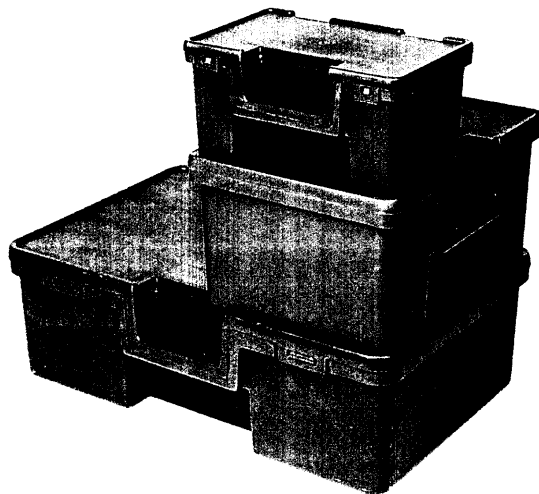

raaco

TRANSPORT BOXES

Make your dispatches more effective
with raaco solid

- Safe transport and logistics
- Save the disposable packaging
- 100% pallet utilization

Sealable/lockable.
Easy to handle - no edges

Lid stop - lid stays in place
when open

Click lock.
Integrated handle/locks

- Made for efficiency and transportation
- High net volume
- Water and dust proof
- Unbreakable, safe, and easy to transport
- Sealable/lockable

raaco solid 1
professional

Small box
made of PP-copolymer.

HxWxD: 125 x 275 x 175
Net volume: 3.5 l
Impact strength: approx 15 kg
Net Weigh: 0.44 kg
Unit pcs.: 8

EAN nr. 121569

raaco solid 2
professional

Medium box
made of PP-copolymer.

HxWxD: 170 x 370 x 275
Net volume: 11.5 l
Impact strength: approx 25 kg
Net Weigh: 1.07 kg
Unit pcs.: 4

EAN nr. 121576

raaco solid 3
professional

Large box
made of PP-copolymer.

HxWxD: 170 x 570 x 370
Net volume: 27 l
Impact strength: approx 35 kg
Net Weigh: 2.23 kg
Unit pcs.: 1