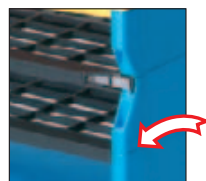

stable hollow-chamber profiles