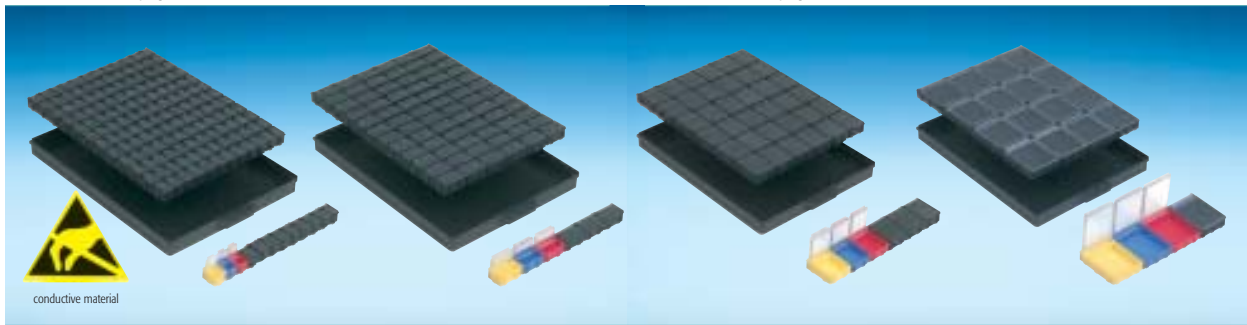

Art. No. **A 1-4/4 Bunt MIX**
 Multicoloured cabinet (not ESD) with 4 drawers
 various SMD collapsible boxes per drawer, seizes N1-N4
 (cf. page 60)

Art. No. **A 1-4/4 ESD MIX**
 Conductive cabinet with 4 drawers
 various SMD collapsible boxes per drawer, seizes N1-N4
 (cf. page 75)

Art. No. **144 SMD-Boxen N1** **72 SMD-Boxen N2** **36 SMD-Boxen N3** **16 SMD-Boxen N4**

Art. No. **SMD-Rollboy Single N1**
 Art. No. **SMD-Rollboy Single N2**
 Art. No. **SMD-Rollboy Single N3**
 Art. No. **SMD-Rollboy Single N4**
 Art. No. **SMD-Rollboy Single Mix** (on request)

Art. No. **SMD-EGB-Rollboy Single N1**
 Art. No. **SMD-EGB-Rollboy Single N2**
 Art. No. **SMD-EGB-Rollboy Single N3**
 Art. No. **SMD-EGB-Rollboy Single N4**
 Art. No. **SMD-EGB-Rollboy Single Mix** (on request)