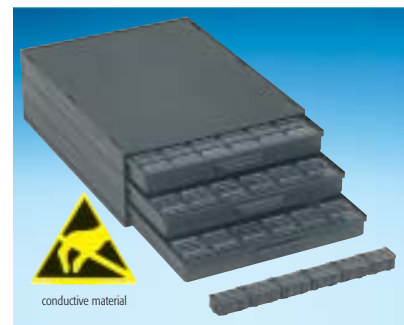

## SMD CABINETS WITH CHIP CONTAINERS

Art. No. **144 SMD-Boxen N1**  
fitting exactly into **A 1-4/16-6-10**  
Inside Dimensions 340 x 250 x 22

Art. No. SMD cabinet **A 1-4 Bunt 144**  
Cabinet with 3 drawers incl.  
3 x 144 = 432 pcs

Art. No. SMD cabinet **A 1-4 ESD 144**  
Cabinet with 3 drawers incl.  
3 x 144 = 432 pcs

Art. No. **72 SMD-Boxen N2**  
fitting exactly into **A 1-4/16-6-10**  
Inside Dimensions 340 x 250 x 22

Art. No. SMD cabinet **A 1-4 Bunt 72**  
Cabinet with 3 drawers incl.  
3 x 72 = 216 pcs