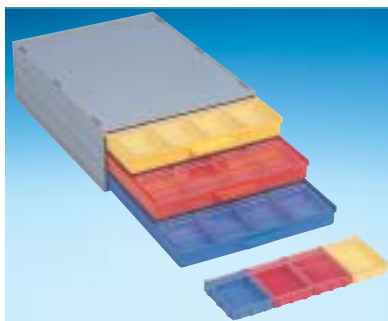

## SMD CABINETS WITH CHIP CONTAINERS

Art. No. **144 SMD-Boxen N1**  
fitting exactly into **A 1-4/16-6-10**  
Inside Dimensions 340 x 250 x 22

Art. No. SMD cabinet **A 1-4 Bunt 144**  
Cabinet with 3 drawers incl.  
3 x 144 = 432 pcs

Art. No. SMD cabinet **A 1-4 ESD 144**  
Cabinet with 3 drawers incl.  
3 x 144 = 432 pcs

Art. No. **72 SMD-Boxen N2**  
fitting exactly into **A 1-4/16-6-10**  
Inside Dimensions 340 x 250 x 22

Art. No. SMD cabinet **A 1-4 Bunt 72**  
Cabinet with 3 drawers incl.  
3 x 72 = 216 pcs

Art. No. SMD cabinet **A 1-4 ESD 72**  
Cabinet with 3 drawers incl.  
3 x 72 = 216 pcs

Art. No. **36 SMD-Boxen N3**  
fitting exactly into **A 1-4/16-6-10**  
Inside Dimensions 340 x 250 x 22

Art. No. SMD cabinet **A 1-4 Bunt 36**  
Cabinet with 3 drawers incl.  
3 x 36 = 108 pcs

Art. No. SMD cabinet **A 1-4 ESD 36**  
Cabinet with 3 drawers incl.  
3 x 36 = 108 pcs

Art. No. **16 SMD-Boxen N4**  
fitting exactly into **A 1-4/16-6-10**  
Inside Dimensions 340 x 250 x 22

Art. No. SMD cabinet **A 1-4 Bunt 16**  
Cabinet with 3 drawers incl.  
3 x 16 = 48 pcs