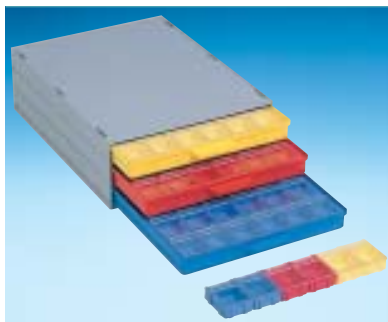

## SMD CABINETS WITH CHIP CONTAINERS

Art. No. **144 SMD-Boxen N1**  
fitting exactly into **A 1-4/16-6-10**  
Inside Dimensions 340 x 250 x 22

Art. No. SMD cabinet **A 1-4 Bunt 144**  
Cabinet with 3 drawers incl.  
3 x 144 = 432 pcs

Art. No. SMD cabinet **A 1-4 ESD 144**  
Cabinet with 3 drawers incl.  
3 x 144 = 432 pcs

Art. No. **72 SMD-Boxen N2**  
fitting exactly into **A 1-4/16-6-10**  
Inside Dimensions 340 x 250 x 22

Art. No. SMD cabinet **A 1-4 Bunt 72**  
Cabinet with 3 drawers incl.  
3 x 72 = 216 pcs

Art. No. SMD cabinet **A 1-4 ESD 72**  
Cabinet with 3 drawers incl.  
3 x 72 = 216 pcs

Art. No. **36 SMD-Boxen N3**  
fitting exactly into **A 1-4/16-6-10**  
Inside Dimensions 340 x 250 x 22

Art. No. SMD cabinet **A 1-4 Bunt 36**  
Cabinet with 3 drawers incl.  
3 x 36 = 108 pcs