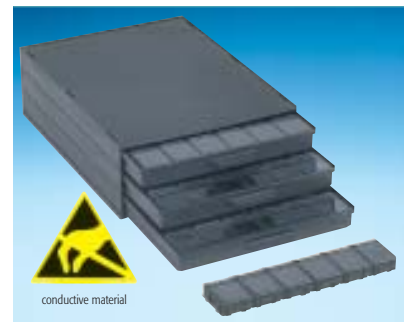

## SMD CABINETS WITH CHIP CONTAINERS

Art. No. **144 SMD-Boxen N1**  
fitting exactly into **A 1-4/16-6-10**  
Inside Dimensions 340 x 250 x 22

Art. No. SMD cabinet **A 1-4 Bunt 144**  
Cabinet with 3 drawers incl.  
3 x 144 = 432 pcs

Art. No. SMD cabinet **A 1-4 ESD 144**  
Cabinet with 3 drawers incl.  
3 x 144 = 432 pcs

Art. No. **72 SMD-Boxen N2**  
fitting exactly into **A 1-4/16-6-10**  
Inside Dimensions 340 x 250 x 22

Art. No. SMD cabinet **A 1-4 Bunt 72**  
Cabinet with 3 drawers incl.  
3 x 72 = 216 pcs

Art. No. SMD cabinet **A 1-4 ESD 72**  
Cabinet with 3 drawers incl.  
3 x 72 = 216 pcs

Art. No. **36 SMD-Boxen N3**  
fitting exactly into **A 1-4/16-6-10**  
Inside Dimensions 340 x 250 x 22

Art. No. SMD cabinet **A 1-4 Bunt 36**  
Cabinet with 3 drawers incl.  
3 x 36 = 108 pcs