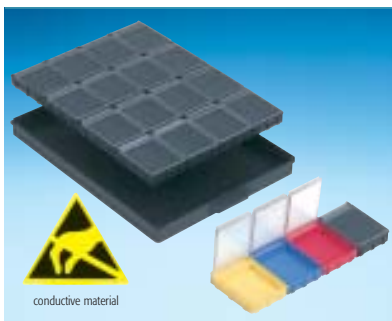

Art. No. **16 SMD-Boxen N4**
fitting exactly into **A 1-4/16-6-10**
Inside Dimensions 340 x 250 x 22