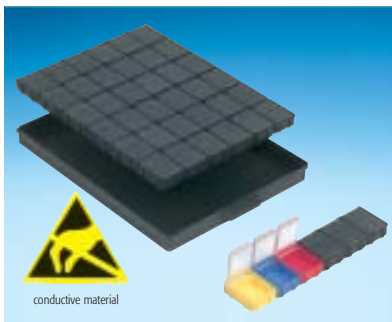

Art. No. **36 SMD-Boxen N3**
fitting exactly into **A 1-4/16-6-10**
Inside Dimensions 340 x 250 x 22