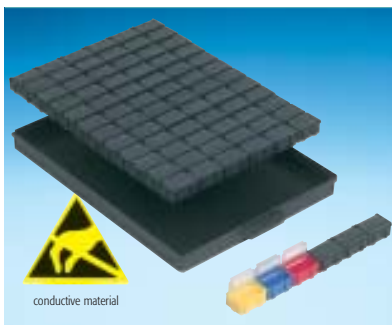

## SMD CABINETS WITH CHIP CONTAINERS

Art. No. **144 SMD-Boxen N1**  
fitting exactly into **A 1-4/16-6-10**  
Inside Dimensions 340 x 250 x 22

Art. No. SMD cabinet **A 1-4 Bunt 144**  
Cabinet with 3 drawers incl.  
3 x 144 = 432 pcs

Art. No. SMD cabinet **A 1-4 ESD 144**  
Cabinet with 3 drawers incl.  
3 x 144 = 432 pcs

Art. No. **72 SMD-Boxen N2**  
fitting exactly into **A 1-4/16-6-10**  
Inside Dimensions 340 x 250 x 22

Art. No. SMD cabinet **A 1-4 Bunt 72**  
Cabinet with 3 drawers incl.  
3 x 72 = 216 pcs