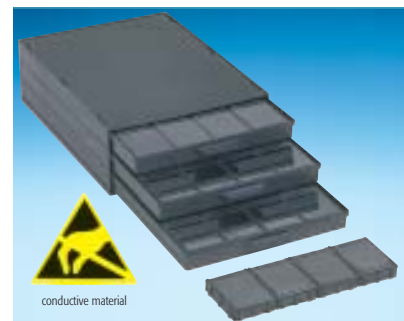

Art. No. SMD cabinet **A 1-4 ESD 16**
Cabinet with 3 drawers incl.
3 x 16 = 48 pcs