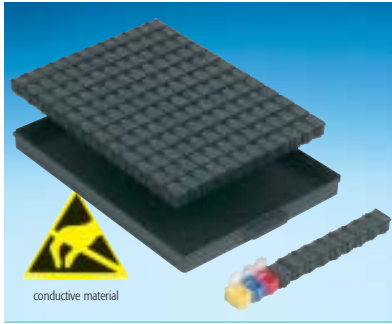

## SMD CABINETS WITH CHIP CONTAINERS

Art. No. **144 SMD-Boxen N1**  
fitting exactly into **A 1-4/16-6-10**  
Inside Dimensions 340 x 250 x 22

Art. No. SMD cabinet **A 1-4 Bunt 144**  
Cabinet with 3 drawers incl.  
3 x 144 = 432 pcs

Art. No. SMD cabinet **A 1-4 ESD 144**  
Cabinet with 3 drawers incl.  
3 x 144 = 432 pcs

Art. No. **72 SMD-Boxen N2**  
fitting exactly into **A 1-4/16-6-10**  
Inside Dimensions 340 x 250 x 22

Art. No. SMD cabinet **A 1-4 Bunt 72**  
Cabinet with 3 drawers incl.  
3 x 72 = 216 pcs