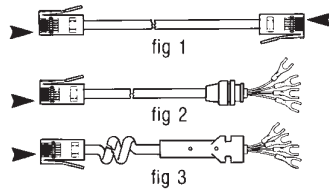

4 and 6 Way

► Denotes pin 1

- A range of 4 and 6 way cord sets to **BT specification CW1311** in light grey
- Available with a choice of terminations to suit most applications, standard plugs or grommet and tags
- The 146-989 is a standard 4 way extendable hand set cord fitted with a 430A hand set plug, grommet and tags.
- Cord set length 3 metres. Hand set cord 400mm nominal, 1 metre fully extended.

BT Conformities
Tag Types 207A Grommet Types DSL16 & DSL24 206870

Line Chords	BT Type	Order Code	Price Each
4-way plug/plug (fig 1)	4/500	120-2599 ●	
6-way plug/plug (fig 1)	6/500	120-2600 ●	
4-way plug/plug (fig 2)	4/502	120-2602 ●	
6-way plug/plug (fig 2)	6/502	120-2603 ●	
Hand Set Cord			
4-way plug/plug (fig 3)	4/503	146-989	