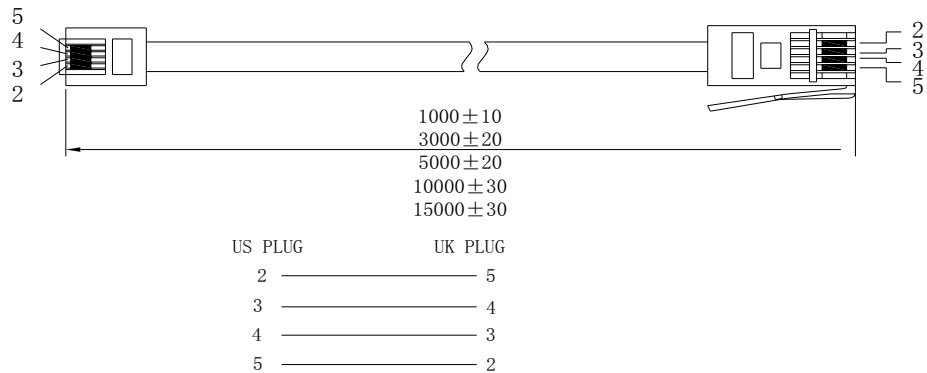

Product Datasheet

Telephone / Modem Line Cords

31034 to 31038

Specifications

- Straight Wired. Available in black and white as standard, other colours by request
- Available in 1m, 3m, 5m, 10m and 15m lengths as standard, other lengths by request
- RoHS compliant

31034R BT Plug to RJ11 1m White
31035R BT Plug to RJ11 3m White
31036R BT Plug to RJ11 5m White
31037R BT Plug to RJ11 10m White
31038R BT Plug to RJ11 15m White
31034BR BT Plug to RJ11 1m Black
31035BR BT Plug to RJ11 3m Black
31036BR BT Plug to RJ11 5m Black
31037BR BT Plug to RJ11 10m Black
31038BR BT Plug to RJ11 15m Black