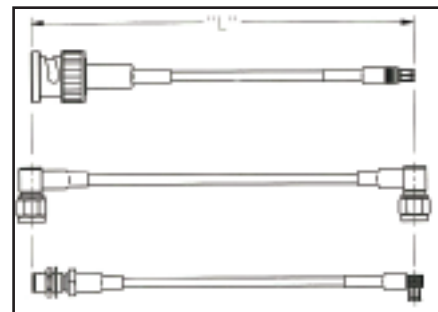

Connectivity...for
Business-Critical Continuity

RF Cable Assembly *Fixed Length Catalog*

JOHNSON[®]

EMERSON[™]
Network Power

Electrical Ratings

Electrical ratings of a cable assembly are determined by the limiting connector type and cable size.

Johnson's® cable length applies to the end of straight connectors. The length is applied to the vertical centroid of right angle connectors.

If you don't see the cable assembly you require we can design and manufacture one to meet your unique specifications!