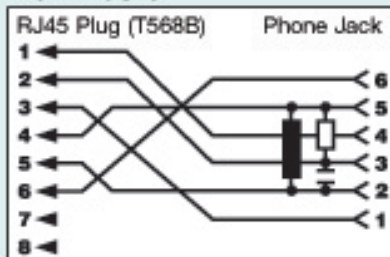

WIRING SPECIFICATION

Full Master