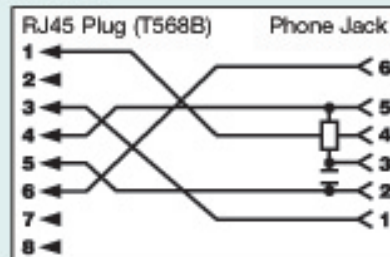

Voice Converter

DIMENSIONS

WIDTH	22mm
HEIGHT	22mm
LENGTH	53mm
FINISH	White Matt
SOCKET	Standard UK telephone
PLUG	RJ45

WIRING SPECIFICATION

Full Master

PABX

Secondary

⊥ = Capacitor (1μ8M250)   □ = Resistor (0.25W, 470KΩ)   ⚡ = Surge arrester

VOICE CONVERTOR

	Surge Arrester	Capacitor	Resistor
Full Master	√	√	√
PABX Master	X	√	√
Secondary Master	X	X	X

ORDERING INFORMATION

Product Description	Part Number
Connectix Full Master VC 150mm	4283
Connectix PABX VC 150mm	4282
Connectix Secondary VC 150mm	4284