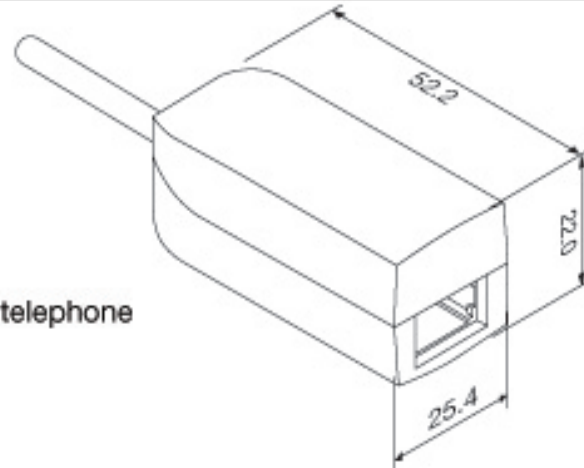

## DIMENSIONS

WIDTH	22mm
HEIGHT	22mm
LENGTH	53mm
FINISH	White Matt
SOCKET	Standard UK telephone
PLUG	RJ45