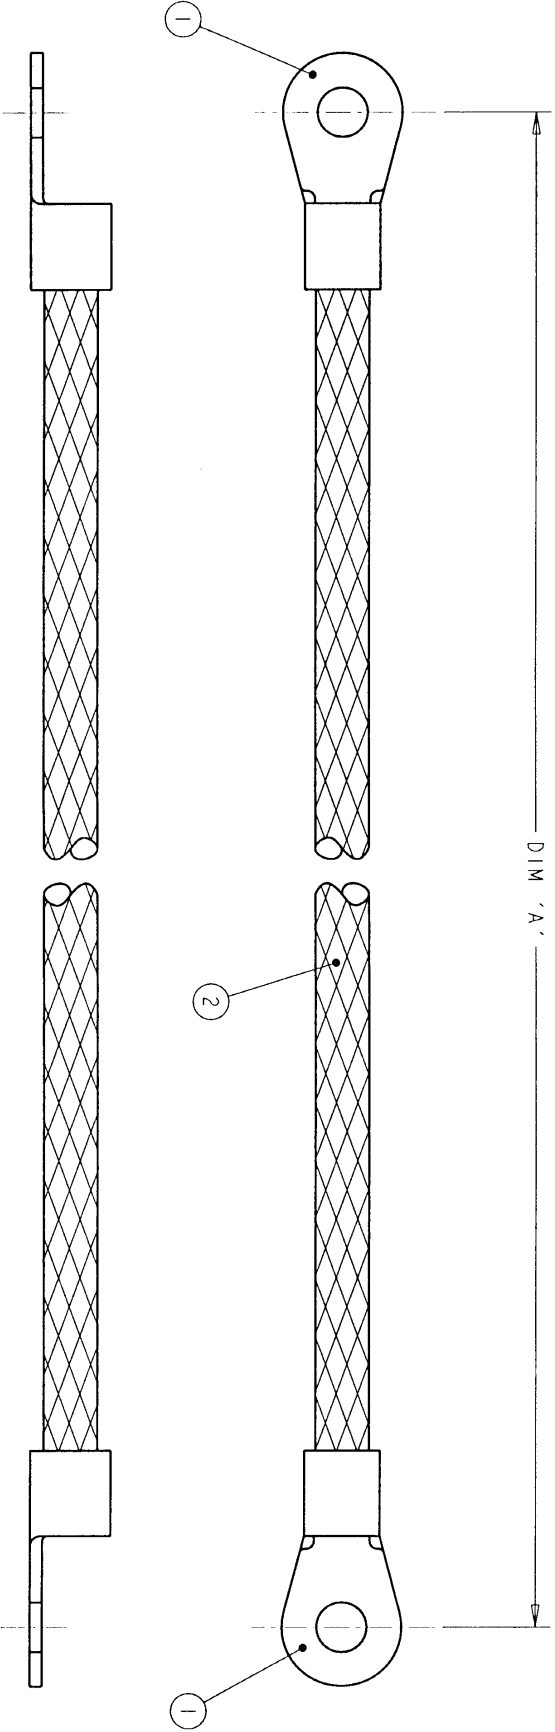

ITEM NO	PART NUMBER	DESCRIPTION	QTY/ ASSY
1	33460-0	SOLISTRAND RING TONGUE / 8 AWG	2
2	1337713-4	METTEX BRAIDED CABLE - 7.54mm ²	A/R

P LTR	DESCRIPTION	DATE	DWN	APPD
1	FIRST ISSUE	01JAN01	RC	JJ

353 2938 / 2940 / 2951

200 ±5	1337669-3
150 ±5	1337669-2
100 ±5	1337669-1
DIM 'A'	TYCO PART NUMBER

THIS DRAWING IS UNPUBLISHED. RELEASED FOR PUBLICATION BY TYCO ELECTRONICS CORPORATION. ALL RIGHTS RESERVED.

TYCO Electronics
 AMP of Greer, Britain Ltd.
 Slomore, Middlesex, HA7 4BS.

DATE: 02JAN2001
 DWN: R. CHURCHILL
 APPD: D. CHICK

PRODUCT SPEC: LEWE 02JAN2001

APPLICATION SPEC: [Blank]

WEIGHT: [Blank]

CUSTOMER DRAWING: [Blank]

SIZE: A3
 CAGE CODE: 00779
 DRAWING NO: 1337669

RESTRICTED TO: [Blank]