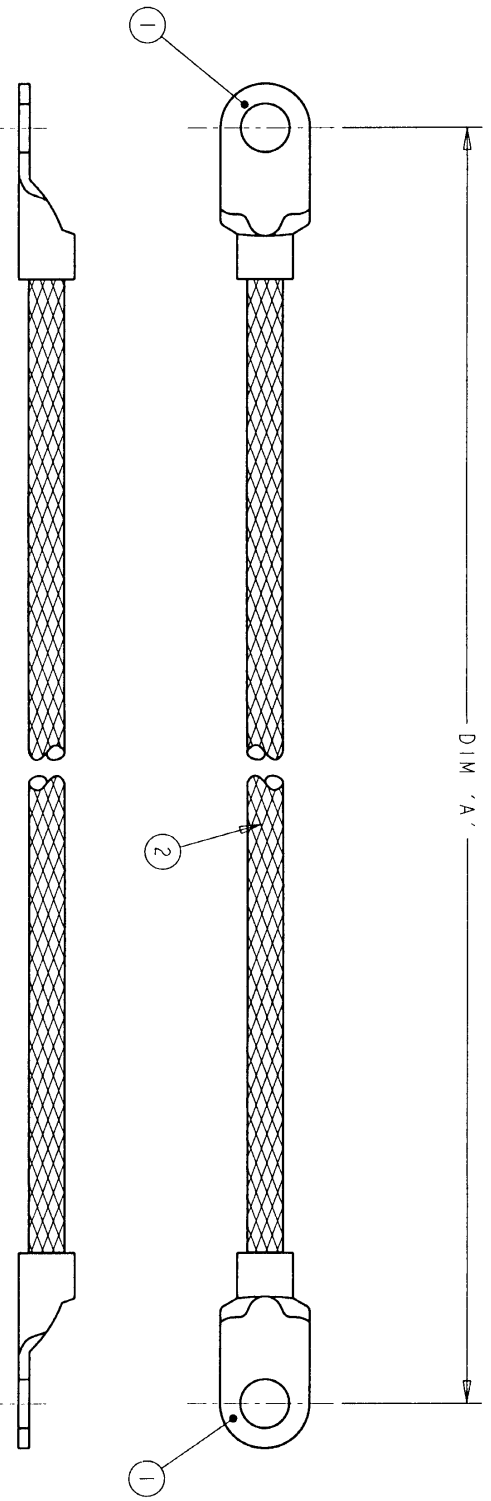

REVISIONS			
P	LTR	DESCRIPTION	DATE
1		FIRST ISSUE	02JAN01
			RC
			JJ

ITEM NO	PART NUMBER	DESCRIPTION	QTY / ASSY
1	321827-0	SOLISTRAND RING TONGUE / 14-12 AWG	2
2	1337713-3	METTEX BRAIDED CABLE - 2.26mm ²	A/R

353 2902 / 2914 / 2926

200 ±5	1337668-3
150 ±5	1337668-2
100 ±5	1337668-1
DIM 'A'	TYCO PART NUMBER

THIS DRAWING IS UNPUBLISHED BY TYCO ELECTRONICS CORPORATION. ALL RIGHTS RESERVED.

TYCO ELECTRONICS CORPORATION
 2.26mm CSA BRAID M8 W8

DATE: 02JAN2001
 APPD: JEWELL
 PRODUCT SPEC: JEWELL

TYCO ELECTRONICS
 AMP of Great Britain Ltd.
 Stomore, Middlesbrough, M8 4BS.

SIZE: A3
 CAGE CODE: 00779
 DRAWING NO: 1337668

SCALE: NTS
 SHEET: 1 OF 1
 REV: 1