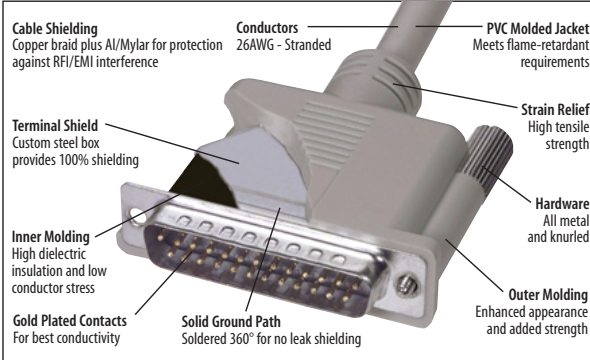

See The Video

www.L-com.com/Videos/A14

Item #	Description	1-9	10-24	25-99	100-249	250-499
--------	-------------	-----	-------	-------	---------	---------

Premium D-Sub Cable Assemblies - Fully Populated and Double Shielded

The CS2N Series of D-Sub cable assemblies is our top of the line D-Sub cabling offering. These cables offer the best features for those applications where only the best will do. The bulk cable utilizes 26AWG stranded conductors with double shielding (copper braid plus aluminum mylar foil) and flexible PVC jacket. Fully molded backshells also have a unique stamped steel internal enclosure that provides the ultimate in shielding performance. Mounting is done via rugged 4-40 thumbscrews that are easy to grip without the need for a screwdriver. Hex nuts on female connectors are removable to expose 4-40 thumbscrews. Color: Light Gray.