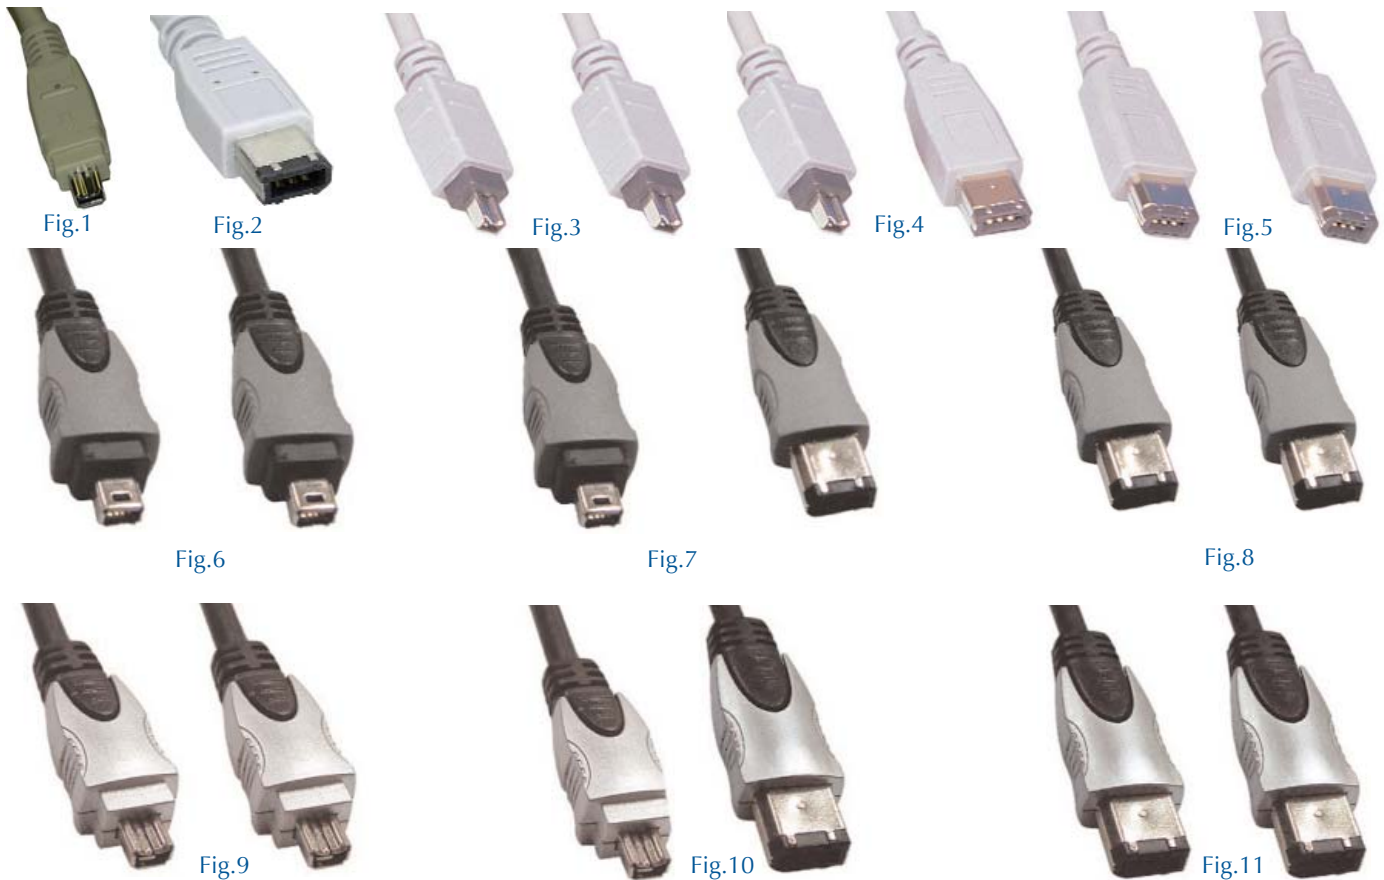

IEEE-1394 "FIREWIRE™" CABLES

IEEE 1394 "Firewire™"/"I-Link™" Cables

Retail Part No.	Bulk Part No.	Figure No.	Description	Length Ft. (m)	Color	Cable	Speed
45-1346		1	4CM/4CM	6.5 (2)	Putty	2 Pairs x 32 AWG	1.6Gbps
45-1364		2	4CM/6CM	6.5 (2)	Putty	2 Pairs x 30 AWG	1.6Gbps
45-1366		2	6CM/6CM	6.5 (2)	Putty	2 Pairs x 30 AWG, 2 x 24 AWG	1.6Gbps

IEEE-1394 "Firewire™" Cables (Good)

Retail Part No.	Bulk Part No.	Figure No.	Description	Length (Feet)	Ferrite Bead
45-1345-15		3	IEEE1394 4ckt plug to 4ckt plug- 15 ft	15	No
45-1347-15		3	IEEE1394 4ckt to 4ckt plugs w/Ferrite Beads- 15 ft	15	Yes
45-1348-15		4	IEEE1394 4ckt to 6ckt plugs- 15 ft	15	No
45-1349-15		4	IEEE1394 4ckt to 6ckt plugs w/Ferrite Beads- 15 ft	15	Yes
45-1350-15		5	IEEE1394 6ckt to 6ckt plugs- 15 ft	15	No
45-1351-15		5	IEEE1394 6ckt to 6ckt plugs w/Ferrite Beads- 15 ft	15	Yes

IEEE-1394 "Firewire™" Cables (Better)

Retail Part No.	Bulk Part No.	Figure No.	Description	Length (Feet)	Ferrite Bead
45-1352-15		6	IEEE1394 4ckt plug to 4ckt plug- 15 ft	15	No
45-1353-15		6	IEEE1394 4ckt to 4ckt plugs w/Ferrite Beads- 15 ft	15	Yes
45-1354-15		7	IEEE1394 4ckt to 6ckt plugs- 15 ft	15	No
45-1355-15		7	IEEE1394 4ckt to 6ckt plugs w/Ferrite Beads- 15 ft	15	Yes
45-1356-15		8	IEEE1394 6ckt to 6ckt plugs- 15 ft	15	No
45-1357-15		8	IEEE1394 6ckt to 6ckt plugs w/Ferrite Beads- 15 ft	15	Yes