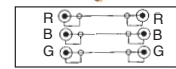

Fig. 1

Fig. 2

Fig. 3

Fig. 4

A/V Cables

Retail Part No.	Figure Number	Description	Cable Length
65-900	1	Shielded Single RCA Plug to RCA Plug	1m ('3')
65-901	1	Shielded Single RCA Plug to RCA Plug	2m ('6')
65-902	1	Shielded Single RCA Plug to RCA Plug	3.75m ('12')
65-903	2	Shielded Dual RCA Plugs to Dual RCA Plugs	1m ('3')
65-904	2	Shielded Dual RCA Plugs to Dual RCA Plugs	2m ('6')
65-905	2	Shielded Dual RCA Plugs to Dual RCA Plugs	3.75m ('12')
65-906	3	Interconnect Cable Triple RCA Plug RWY Gold	1m ('3')
65-907	3	Interconnect Cable Triple RCA Plug RWY Gold	2m ('6')
65-908	3	Interconnect Cable Triple RCA Plug RWY Gold	3.75m ('12')
65-909	4	Component Video Triple Plug RGB Gold	1m ('3')
65-910	4	Component Video Triple Plug RGB Gold	2m ('6')
65-911	4	Component Video Triple Plug RGB Gold	3.75m ('12')