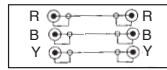

Fig. 1

Fig. 2

Fig. 3

Fig. 4

A/V Cables

Retail Part No.	Figure Number	Description	Cable Length
65-900	1	Shielded Single RCA Plug to RCA Plug	1m ('3')
65-901	1	Shielded Single RCA Plug to RCA Plug	2m ('6')
65-902	1	Shielded Single RCA Plug to RCA Plug	3.75m ('12')
65-903	2	Shielded Dual RCA Plugs to Dual RCA Plugs	1m ('3')
65-904	2	Shielded Dual RCA Plugs to Dual RCA Plugs	2m ('6')
65-905	2	Shielded Dual RCA Plugs to Dual RCA Plugs	3.75m ('12')
65-906	3	Interconnect Cable Triple RCA Plug RWY Gold	1m ('3')
65-907	3	Interconnect Cable Triple RCA Plug RWY Gold	2m ('6')
65-908	3	Interconnect Cable Triple RCA Plug RWY Gold	3.75m ('12')
65-909	4	Component Video Triple Plug RGB Gold	1m ('3')
65-910	4	Component Video Triple Plug RGB Gold	2m ('6')
65-911	4	Component Video Triple Plug RGB Gold	3.75m ('12')