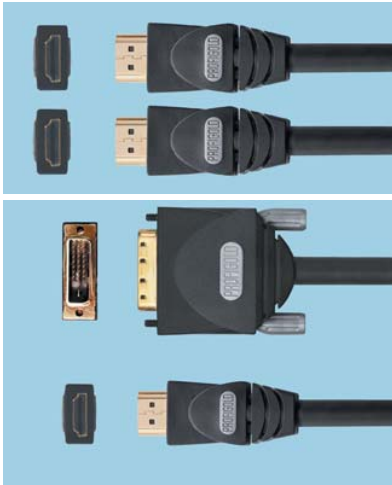

## HDMI Leads

PROFIBLOND

A range of HDMI and HDMI to DVI cables.

- 24k gold-plated contacts
- 99.6% OFC conductor for high speed digital performance
- Triple shielding
- HDMI certified connector for maximum shielding and optimum performance
- Internal silver-soldering for excellent signal transmission
- Superior uncompressed digital audio & video signal