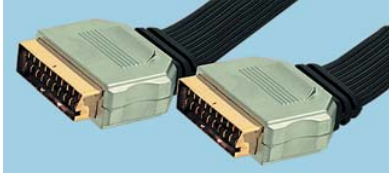

## HQ Scart Plug to Plug Lead

A range of leads with ergonomic, all-metal Scart plug type connections with all 21-pins interconnected. Features gold plated contacts and flat OFC cables.

246541

Length	Order Code	Price Each
1m	426-0132	
1.5m	426-0004	
2m	426-0016	
3m	426-0028	
5m	426-0030	