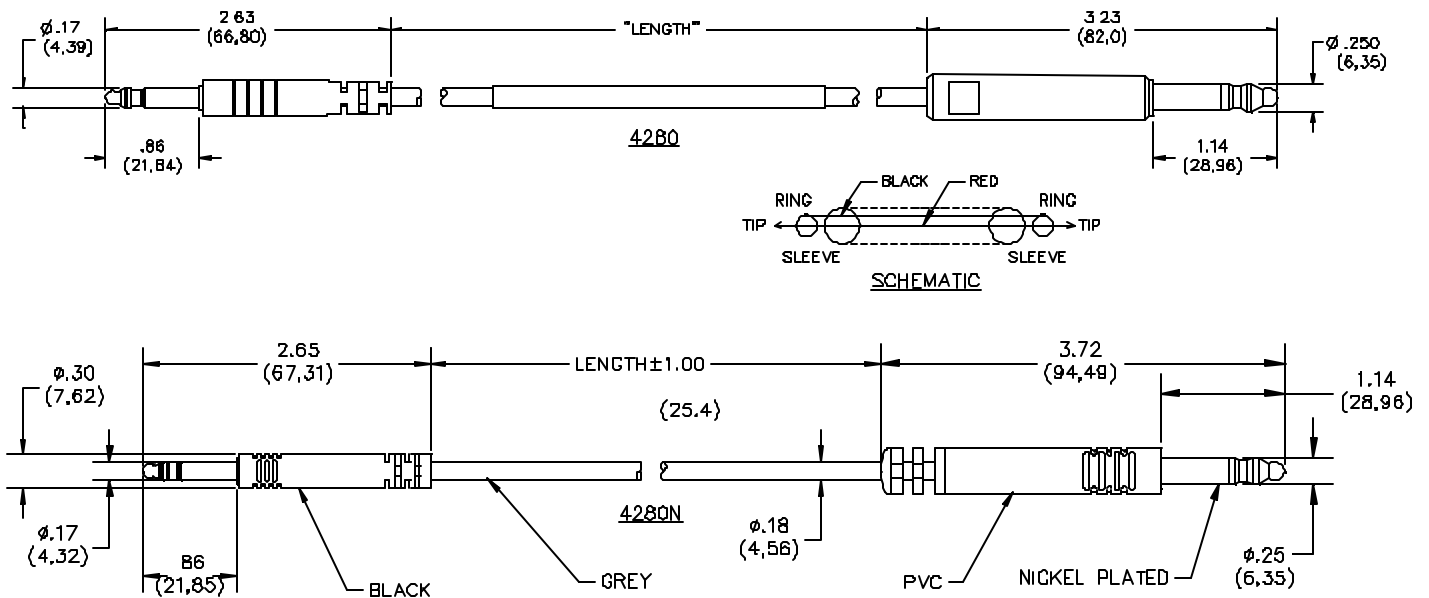

## Model 4280 and 4280N WE=310 (PJ-051) To Bantam Miniature Phone Plug

### MATERIALS:

Plugs – (4280) Brass, unplated

(4280N) Brass, nickel plated

Cable – 2 Conductor shielded twisted pair, PVC jacket and insulation

### ORDERING INFORMATION: Model 4280 or 4280N-XX

XX = Length in inches

Standard Lengths 36" (914 mm), 48" (1219 mm), 60" (1520 mm)

All dimensions are in inches. Tolerances (except noted): .xx = ±.02" (.51 mm), .xxx = ±.005" (.127 mm).