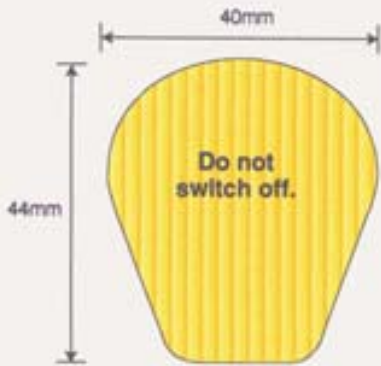

CLT Part No. 13010

FARNELL Part No. 860 - 980
CLT Part No. 13010

Size Approx 44mm x 40mm

Material - SAV Yellow

Print Colour - WHITE Block BLACK Text

Process - Converted on hot foil

10 per pack

435mm x 50mm Backing Paper

10 Labels per strip

4.5mm approx gutter

CLT Part No. 13011

FARNELL Part No. 860 - 992
CLT Part No. 13011
Size Approx 44mm x 40mm
Material - SAV Yellow
Print Colour - WHITE Block BLACK Text
Process - Converted on hot foil
10 per pack