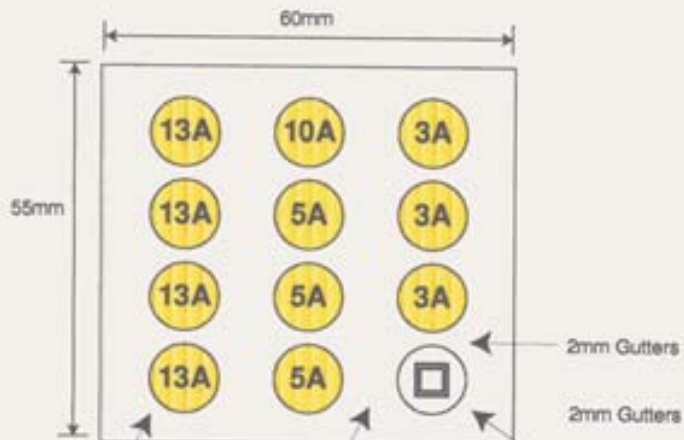

10 Labels per strip

4.5mm approx gutter

CLT Part No. 13011

FARNELL Part No. 860 - 992
CLT Part No. 13011
Size Approx 44mm x 40mm
Material - SAV Yellow
Print Colour - WHITE Block BLACK Text
Process - Converted on hot foil
10 per pack

10 per pack

435mm x 50⁵mm Backing Paper

10 Labels per strip

4.5mm approx gutter

CLT Part No. 13013

FARNELL Part No. 861 - 017
CLT Part No. 13013

Size Approx 44mm x 40mm

Material - SAV Red

Print Colour - WHITE Block BLACK Text

Process - Converted on hot foil

10 per pack

435mm x 50⁵mm Backing Paper
10 Labels per strip
4.5mm approx gutter

CLT Part No. 13014

FARNELL Part No. 861 - 029
CLT Part No. 13010

Size Approx 10mm Circles

Material - SAV White

Print Colour - Yellow and Blackt

Process - Converted on hot foil

12 labels 5 per pack

WHITE SAV BLACK PRINT
ALL OTHERS
WHITE SAV YELLOW AND BLACK PRINT

CLT Part No. 16000