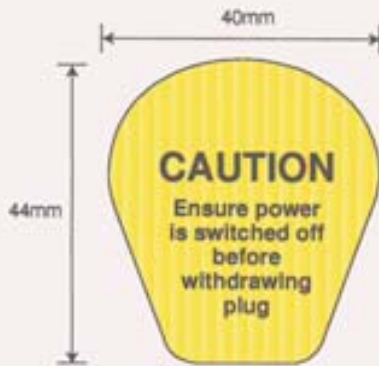

CLT Part No. 13012

FARNELL Part No. 861 - 005
CLT Part No. 13012

Size Approx 44mm x 40mm

Material - SAV Yellow

Print Colour - BLACK Text

Process - Converted on hot foil

10 per pack