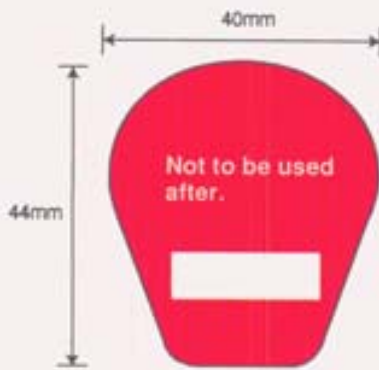

10 Labels per strip

4.5mm approx gutter

CLT Part No. 13011

FARNELL Part No. 860 - 992
CLT Part No. 13011
Size Approx 44mm x 40mm
Material - SAV Yellow
Print Colour - WHITE Block BLACK Text
Process - Converted on hot foil
10 per pack

10 per pack

435mm x 50⁵mm Backing Paper

10 Labels per strip

4.5mm approx gutter

CLT Part No. 13013

FARNELL Part No. 861 - 017
CLT Part No. 13013

Size Approx 44mm x 40mm

Material - SAV Red