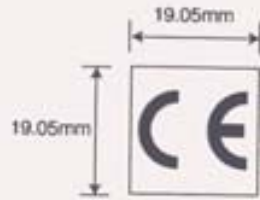

CLT Part No. 17007