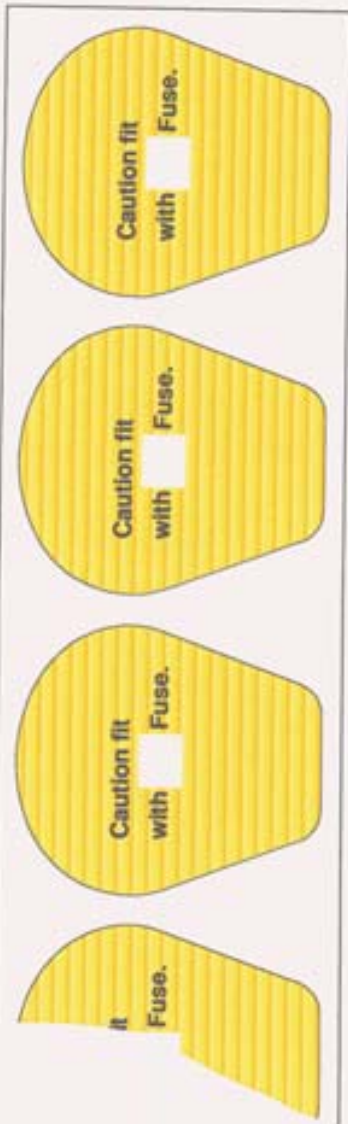

435mm x 50mm Backing Paper

10 Labels per strip

4.5mm approx gutter