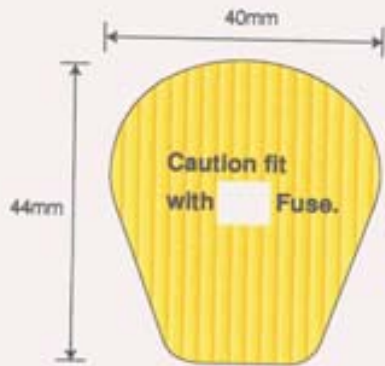

CLT Part No. 13008

FARNELL Part No. 860 - 967
CLT Part No. 13008

Size Approx 30mm x 150mm & 2mm rads

Material - SAV Green

Print Colour - WHITE

Process - Converted on hot foil

10 labels per strip

Backing 350mm x 160mm approx

CLT Part No. 13009

FARNELL Part No. 860 - 979
CLT Part No. 13009

Size Approx 30mm x 150mm & 2mm rads

Material - SAV Blue

Print Colour - WHITE

Process - Converted on hot foil

10 labels per strip

Backing 350mm x 160mm approx.

CLT Part No. 13010

FARNELL Part No. 860 - 980
CLT Part No. 13010

Size Approx 44mm x 40mm

Material - SAV Yellow

Print Colour - WHITE Block BLACK Text

Process - Converted on hot foil

10 per pack

435mm x 50mm Backing Paper

10 Labels per strip

4.5mm approx gutter

CLT Part No. 13011

FARNELL Part No. 860 - 992
CLT Part No. 13011
Size Approx 44mm x 40mm
Material - SAV Yellow
Print Colour - WHITE Block BLACK Text
Process - Converted on hot foil
10 per pack