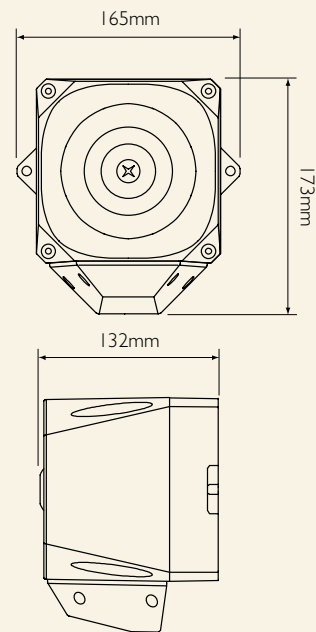

MIDI

HIGH OUTPUT SOUNDER / BEACON

The Asserta Midi Sounder Beacon is a versatile and rugged audio-visual alarm designed for industrial environments or areas where there is a requirement for a physically robust and well-protected unit. A range of supply options permit use with a wide range of fire and process systems.

- AC OR DC VERSIONS AVAILABLE
- 110dB(A) OUTPUT
- IP66 PROTECTION
- SIMPLE FIRST & SECOND FIX INSTALLATION
- FULLY INTEGRATED HIGH EFFICIENCY BEACON
- 32 ALARM TONES
- 2 STAGE ALARM

Specification

Voltage Range	AC 115Vac AC 230Vac DC 9 - 60Vdc
Current	24Vac - 40mA (typ) 230Vac - 35mA (typ) 9 - 60Vdc - 230mA (typ)
Output @ 1m	110dB(A)
Tones	32
Alarm Stages	2
Flash Rate	1Hz
Flash Power	2.5J
Temperature	- 20°C to + 70°C
Material	PC / ABS
IP Rating	IP66
Weight	0.8Kg
Body Colour	Red or Grey
Lens Colour	Red, Amber or Clear