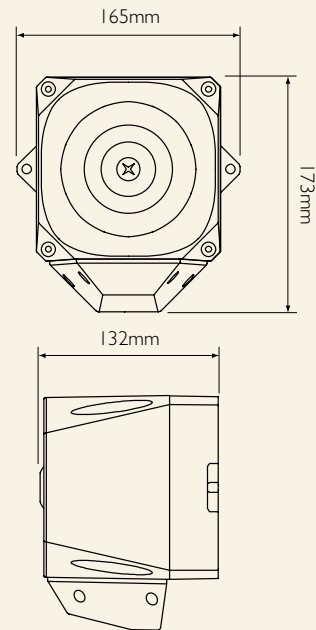

MIDI HIGH OUTPUT SOUNDER / BEACON

The Asserta Midi Sounder Beacon is a versatile and rugged audio-visual alarm designed for industrial environments or areas where there is a requirement for a physically robust and well-protected unit. A range of supply options permit use with a wide range of fire and process systems.

- AC OR DC VERSIONS AVAILABLE
- 110dB(A) OUTPUT
- IP66 PROTECTION
- SIMPLE FIRST & SECOND FIX INSTALLATION
- FULLY INTEGRATED HIGH EFFICIENCY BEACON
- 32 ALARM TONES
- 2 STAGE ALARM

Specification

Voltage Range	AC 115Vac AC 230Vac DC 9 - 60Vdc
Current	24Vac - 40mA (typ) 230Vac - 35mA (typ) 9 - 60Vdc - 230mA (typ)
Output @ 1m	110dB(A)
Tones	32
Alarm Stages	2
Flash Rate	1Hz
Flash Power	2.5J
Temperature	- 20°C to + 70°C
Material	PC / ABS
IP Rating	IP66
Weight	0.8Kg
Body Colour	Red or Grey
Lens Colour	Red, Amber or Clear