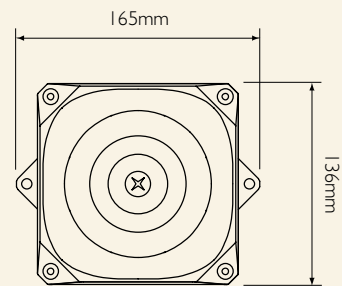

MIDI MULTI VOLT HIGH OUTPUT SOUNDER

The Asserta Midi Sounder is versatile, compact unit that has been designed for industrial environments or areas where there is a requirement for a physically robust and well protected alarm is required. A range of supply options permit use with a wide range of fire and process systems.

- 110dB(A) OR 120dB(A) OUTPUT VERSIONS AVAILABLE
- IP66 PROTECTION
- SIMPLE FIRST & SECOND FIX INSTALLATION
- 32 ALARM TONES
- 2 STAGE ALARM

Specification

Voltage	AC - 24Vac = 18 - 30Vdc AC - 230Vac = 115 / 230Vac DC = 9 - 60Vdc
Current	AC - 24Vac = 43mA (typ) AC - 230Vac = 22mA (typ) DC = 120mA (typ)
Output @ 1m	110dB(A)
Tones	32
Alarm Stages	2
Temperature	- 20°C to + 70°C
Construction	PC / ABS
IP Rating	IP66
Weight	0.8Kg
Colour	Red or Grey