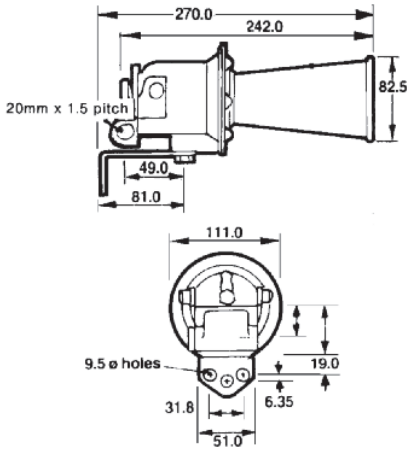

#### Features

- Powerful, high output
- 111dB
- Robust construction
- Weatherproof to IP54