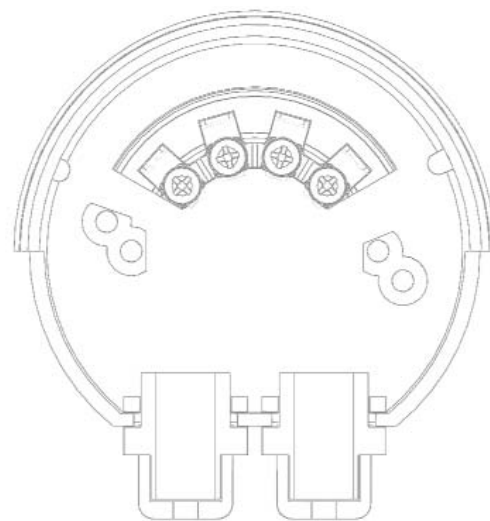

Deep Base

Colours:	Available in red and white	Operation:	Continuous and synchronised
Audibility:	110dBA @ 1 metre (tone dependent)	Frequency:	400-2850HZ
Tones:	32	Operating Temp:	-25°C to 70°C
Voltage:	8-35V DC, 110-230V AC	Construction:	Flame retardant polycarbonate
Current:	6-35 mA (tone dependent)	Cable entries:	2 glanded in deep base
IP Rating:	IP65*	Weight:	Sonos deep base 250g, Sonos shallow base 215g
Compliance:	EN54 3.2001 and BS5839 pt 1	Dimensions:	Sonos deep base: width 97.5mm, height 104.1mm Sonos shallow base: width 100mm, height 81.3mm

Sounder		Beacon		Sounder beacon	
8-35V dc:	Red shallow base 18-980450	0.7J/24V:	Red/red shallow base 18-980473	24V dc:	Red/red shallow base 18-980452
	White shallow base 18-980475		Red/amber shallow base 18-980479		Red/amber shallow base 18-980477
	Red deep base 18-980451		Red/red deep base 18-980472		Red/red deep base 18-980453
	White deep base 18-980476		Red/Amber deep base 18-980471		Red/amber deep base 18-980478
110/230VAC:	Red shallow base 18-980485	110/230VAC:	Red/red shallow base 18-980487		
	White shallow base 18-980486		Red/amber shallow base 18-980488		
	Red deep base 18-980480		Red/red deep base 18-980482		
	White deep base 18-980481		Red/amber deep base 18-980483		

While we make every effort to ensure the accuracy of the information printed, we disclaim any warranty or representation expressed or implied about its accuracy, completeness or appropriateness for a particular purpose. You assume full responsibility for using the information and you understand that neither Klaxon nor any of its employees or agents are responsible or liable for any claim, loss or damage resulting from its use.

Klaxon

The first name in signals

Klaxon Signals Ltd.

Wrigley Street, Oldham, Lancashire, OL4 1HW, UK.

Tel: +44 (0)161 287 5555 Fax: +44 (0)161 287 5511

E-mail: sales@klaxonsignals.com Web: www.klaxonsignals.com

A
HALMA GROUP
COMPANY