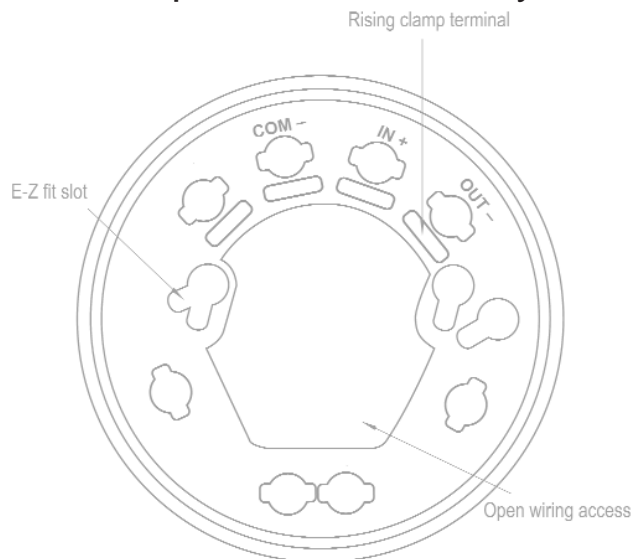

Sonos

A new standard in fire alarm sounders designed to fulfil requirements in a variety of applications.

Built in TimeSaver Base®

- -Sounder locks into base. No wiring required to sounder head.
- -Faster installation reduces commissioning time and overall costs.
- -E-Z™ fit slots (for shallow base fixing).
- -Timesaver system also on deep base option.

Weatherproof protection to IP65*

- -Sonos can be used in all locations, both indoors and outdoors.

Combined sounder/beacon

- -The full sounder head becomes a lens, thus providing greater spread of light.

*Applies to deep base option

TimeSaver Base® is a registered trademark of Apollo Fire Detectors.
E-Z™ Fit is a trademark of Apollo Fire Detectors

TimeSaver® Shallow Base