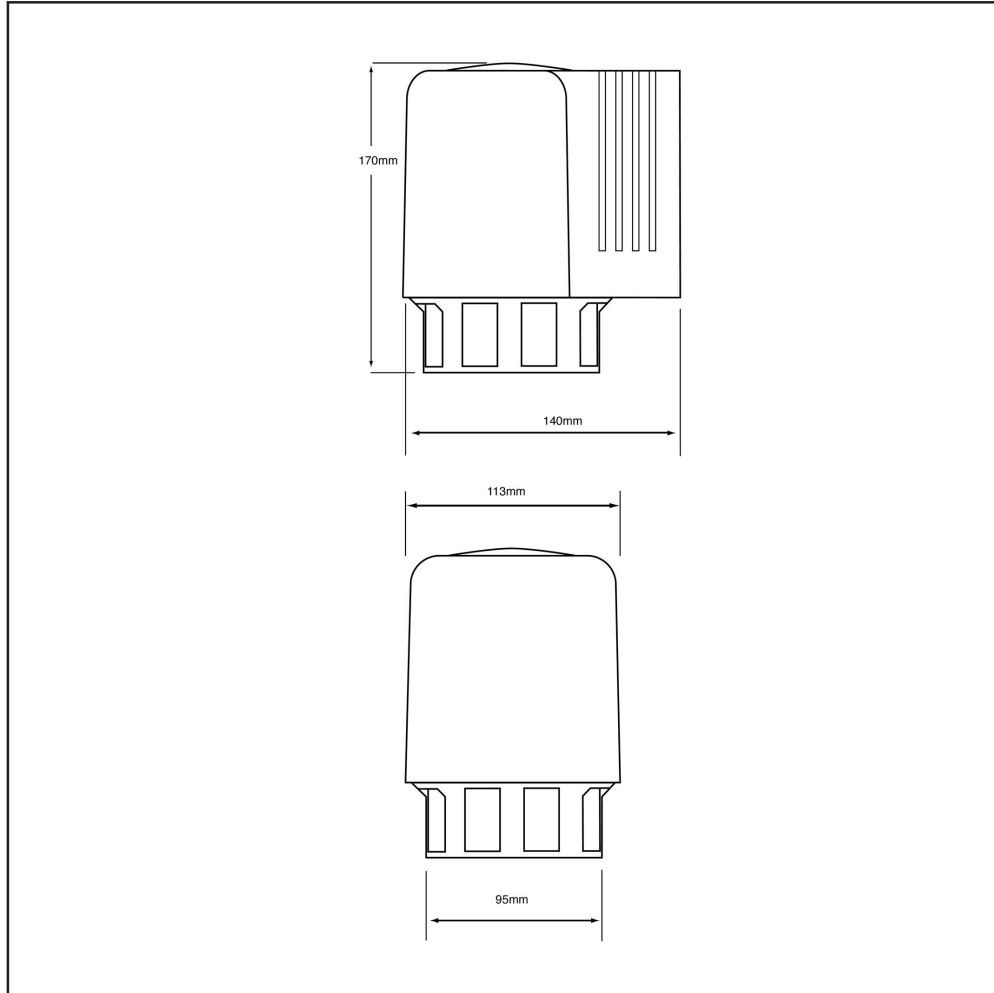

Part No.	Colours	Audibility at 1m	Tones	Voltage	Current
18-980043	Yellow	127dB (A) ±3dB	1	230V AC/DC (12V activated)	1.0A
18-980044	Yellow	127dB (A) ±3dB	1	230V AC/DC (24V activated)	1.0A

IP Rating: Weatherproof
Rating: Continuous
Frequency: 1680Hz
Operating temp: -30°C to +45°C
Construction: ABS
Cable Entries: Flying lead
Weight: 1.8kg

The complete range of Flashguard Security Sounders:

Compact C-Series	Vertical V-Series	Horizontal H-Series	Metal M-Series	Power P-Series
Minn-X Minn-XE Minn-XW	XL+ Xpro-V Xtravert	Xtra Xpro-H	Ultra Xcluder	Master Blaster Inferno