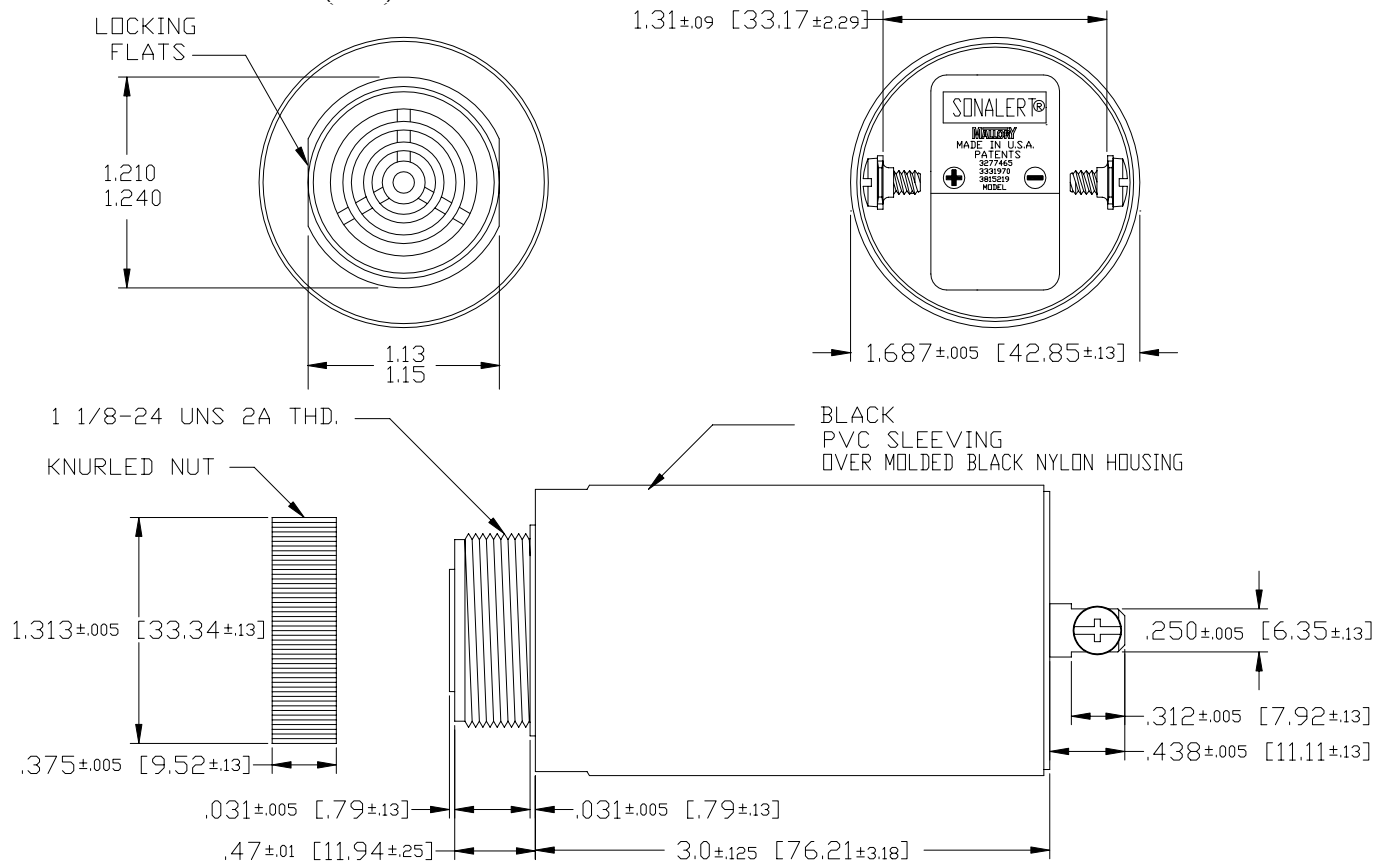

**Specifications:**

Sound level Category	Loud Sound Level
Mode of Operation	CUCKOO (Repeats approximately every 1.5 seconds)
Mounting	Panel (see note B)
Voltage Rating	110/120 VAC
Frequency	800 & 1200 Hz
Loudness	80 dB(A) min. @ 2 FT and 110 Vac
Current Draw	40 mA Max @ 110 Vac
Storage Temperature	-40°C to +85°C
Operating Temperature	-40°C to +85°C
Weight (Typical)	6.2 oz (175 g)
Housing	6/6 Nylon, Color Black, with black PVC Sleevng
Options	For other options contact factory

**Dimensions: Inches (mm)**

NOTE A: TERMINALS-.032 BRASS TIN PLATED, TAPPED FOR #6-32 SCREW. TWO #6-32 NICKEL PLATED BRASS SCREWS INCLUDED. WILL ACCEPT 1/4" QUICK CONNECT.

NOTE B: MOUNTING- REMOVE BLACK PLASTIC NUT AND INSERT THREADED FRONT THROUGH 1.25" HOLE PUNCHED IN PANEL, IF ORIENTATION IS NEEDED, NOTE LOCKING FLATS ON DRAWING. SCREW NUT BACK ON. DO NOT OVERTIGHTEN.