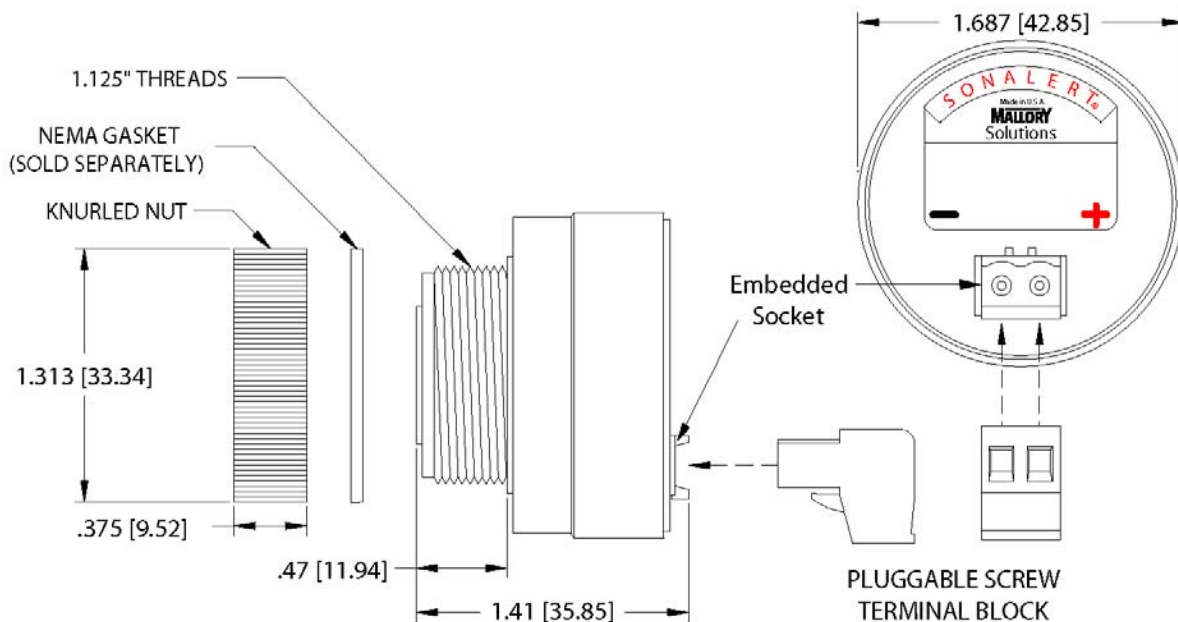

Product APPLICATION Guide

NEW Solutions Pulsing Audible Alarms

KEY FEATURES:

- 72 Pulsing Tone Models Available
- Voltages from 6 Vdc to 120 Vac
- Sound Levels Up to 105 dB
- cUL Approved; RoHS Compliant
- Pulse Rates
 - Slow Pulse = 1 pps
 - Medium Pulse = 5 pps
 - Fast Pulse = 10 pps
- NEMA 3R/4X/12, CSA C22.2 No. 94, and IP-66 (Order with P/N ACC03)
- New Termination System:
 - Finger Proof Safe Handling
 - Prevents Shock & Shorting
 - Saves Assembly Time & Labor
- Also Available with Screw Terminals and Flat Blade Terminals

Part Number Structure

SCE 016 X D 3 SP1 B

Series: SCE = Solutions

Maximum Voltage:

016 = 6 - 16; **028** = 16 - 28; **048** = 28 - 48; **120** = 48 - 120

Sound Level:

X = Extra Loud (105 dB); **L** = Loud (95 dB)